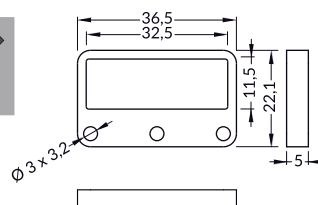

INDEX = 1 set = 2pcs

simple holder

● zinc coated 84220030