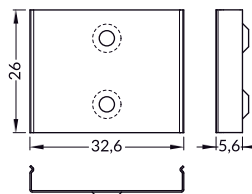

MOUNTINGS

cone **W** flexible mounting plate
colour: inox
material: stainless steel

INDEX = 1 set
package of 10 sets = 20 pcs

cone **W** flexible mounting plate

○ white painted 84510001

● inox 84510019

● black painted 84510002

WIDE24 simple holder
material: zinc coated steel