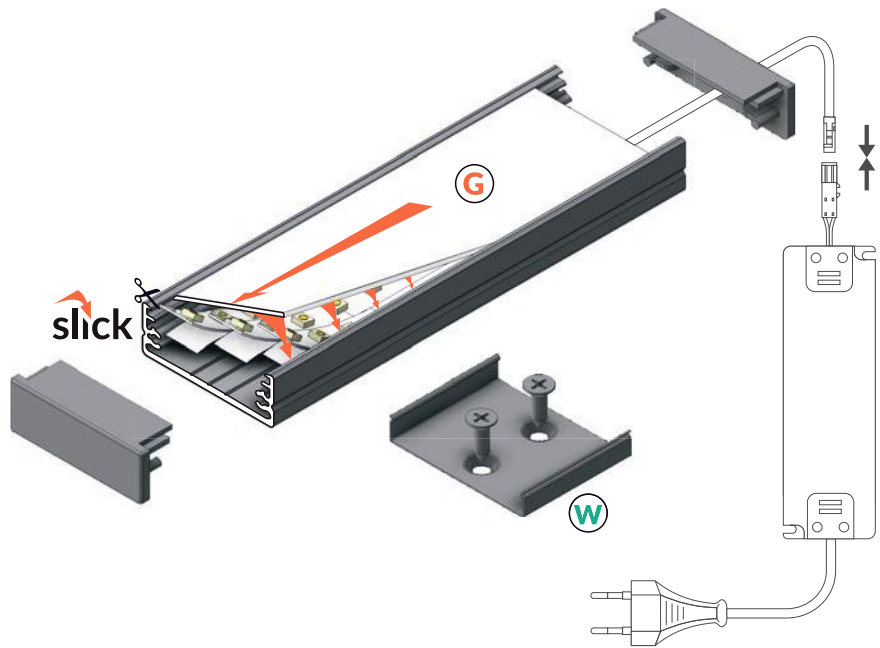

WIDE24 G/W

WIDE, ALUMINIUM, SURFACE PROFILE

- lighting and decorative profile
- possibility of installing 3 8 mm LED strips
- Slick socket
- maximum LED strip width: 24 mm

SIMILAR IN THE OFFER

SURFACE10
BC/UX

UNI12
BCD/U

BEGTON12
J/S

SURFACE14
EF/TY

LINEA20
EF/TY

VARIO30-02
ACD-9/TY

VARIO30-01
ACD-9/TY

WIDE24 G/W

G slide cover

W cone W flexible mounting plate

INDEX = 1 pc, length 2000 mm
package = 10 pcs

○ white painted
84030001

● anodized
84030020

● black anodized
84030021

● raw aluminium
84030000

Available lengths
1000 mm, 2000 mm, 3000 mm, 4000 mm

● max 24 mm

└ surface

COVERS

G slide cover
 colours: transparent, frosted, white
 material: PC, PP, PP

Note! Dimensions of the space to install LED source

INDEX = 1 pc, length 2000 mm
 package = 10 pcs

G transparent
 84070016