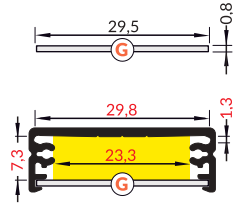

W cone W flexible mounting plate

INDEX = 1 pc, length 2000 mm
package = 10 pcs

○ white painted
84030001

● anodized
84030020

● black anodized
84030021

● raw aluminium
84030000

Available lengths
1000 mm, 2000 mm, 3000 mm, 4000 mm

● max 24 mm

└ surface

COVERS

G slide cover
 colours: transparent, frosted, white
 material: PC, PP, PP

Note! Dimensions of the space to install LED source

INDEX = 1 pc, length 2000 mm
 package = 10 pcs

G transparent
 84070016