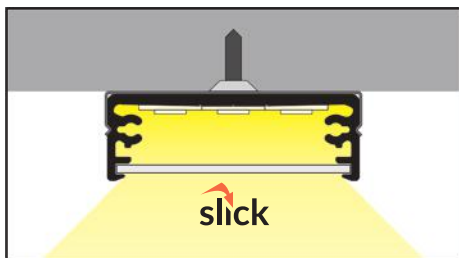

WIDE24 G/W

G slide cover

W cone W flexible mounting plate

INDEX = 1 pc, length 2000 mm
package = 10 pcs

○ white painted
84030001

● anodized
84030020

● black anodized
84030021

● raw aluminium
84030000

Available lengths
1000 mm, 2000 mm, 3000 mm, 4000 mm

● max 24 mm

└ surface