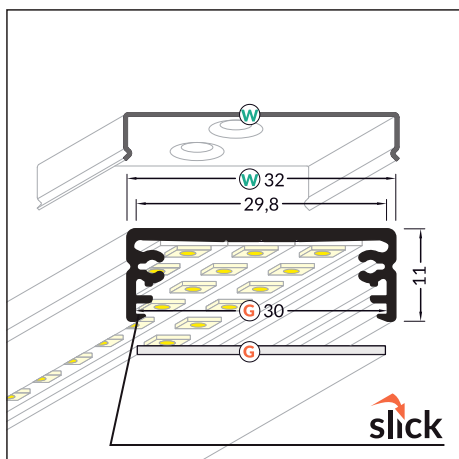

WIDE24 G/W

WIDE, ALUMINIUM, SURFACE PROFILE

- lighting and decorative profile
- possibility of installing 3 8 mm LED strips
- Slick socket
- maximum LED strip width: 24 mm

SIMILAR IN THE OFFER

SURFACE10
BC/UX

UNI12
BCD/U

BEGTON12
J/S

SURFACE14
EF/TY

LINEA20
EF/TY

VARIO30-02
ACD-9/TY

VARIO30-01
ACD-9/TY

WIDE24 G/W

G slide cover

W cone W flexible mounting plate

INDEX = 1 pc, length 2000 mm
package = 10 pcs

○ white painted
84030001

● anodized
84030020

● black anodized
84030021

● raw aluminium
84030000

Available lengths
1000 mm, 2000 mm, 3000 mm, 4000 mm

● max 24 mm

└ surface

COVERS

G slide cover
 colours: transparent, frosted, white
 material: PC, PP, PP

Note! Dimensions of the space to install LED source

INDEX = 1 pc, length 2000 mm
 package = 10 pcs

G transparent
 84070016