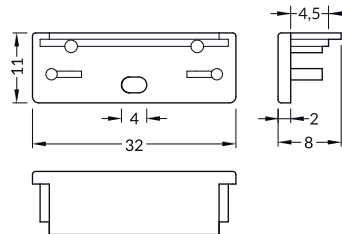

INDEX = 1 set
package of 10 sets = 20 pcs

○ white
with hole 84300001 | without hole 84040001

● silver
with hole 84300040 | without hole 84040040

● black
with hole 84300002 | without hole 84040002

● grey
with hole 84300022 | without hole 84040022