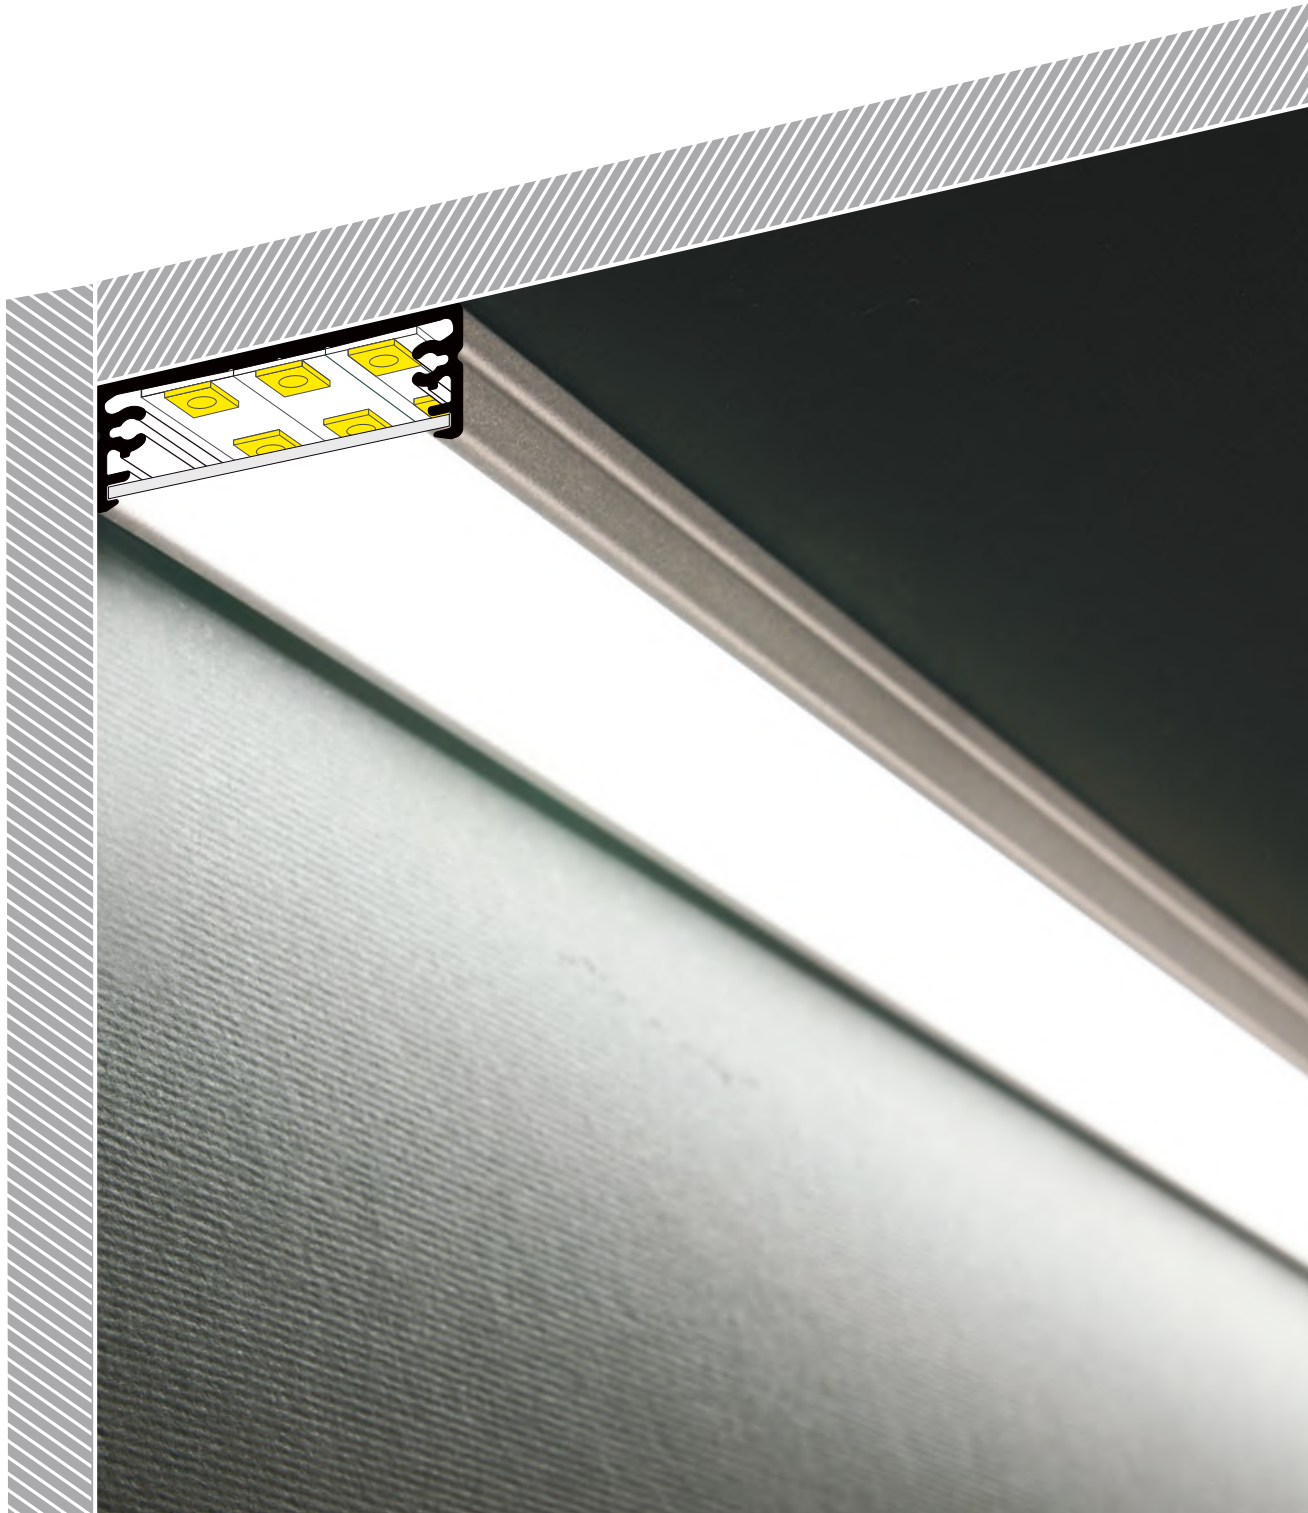

WIDE24 G/W

WIDE, ALUMINIUM, SURFACE PROFILE

- lighting and decorative profile
- possibility of installing 3 8 mm LED strips
- Slick socket
- maximum LED strip width: 24 mm

SIMILAR IN THE OFFER

SURFACE10
BC/UX

W cone W flexible mounting plate

INDEX = 1 pc, length 2000 mm
package = 10 pcs

○ white painted
84030001

● anodized
84030020

● black anodized
84030021

● raw aluminium
84030000

Available lengths
1000 mm, 2000 mm, 3000 mm, 4000 mm

● max 24 mm

└ surface

COVERS

G slide cover
 colours: transparent, frosted, white
 material: PC, PP, PP

Note! Dimensions of the space to install LED source

INDEX = 1 pc, length 2000 mm
 package = 10 pcs

G transparent
 84070016

G frosted
 84070039

G white
 84070038

ENDINGS

WIDE24 ending
 colours: white, silver, black, grey
 material: ABS

WIDE24 ending with hole
 colours: white, silver, black, grey
 material: ABS

INDEX = 1 set
 package of 10 sets = 20 pcs