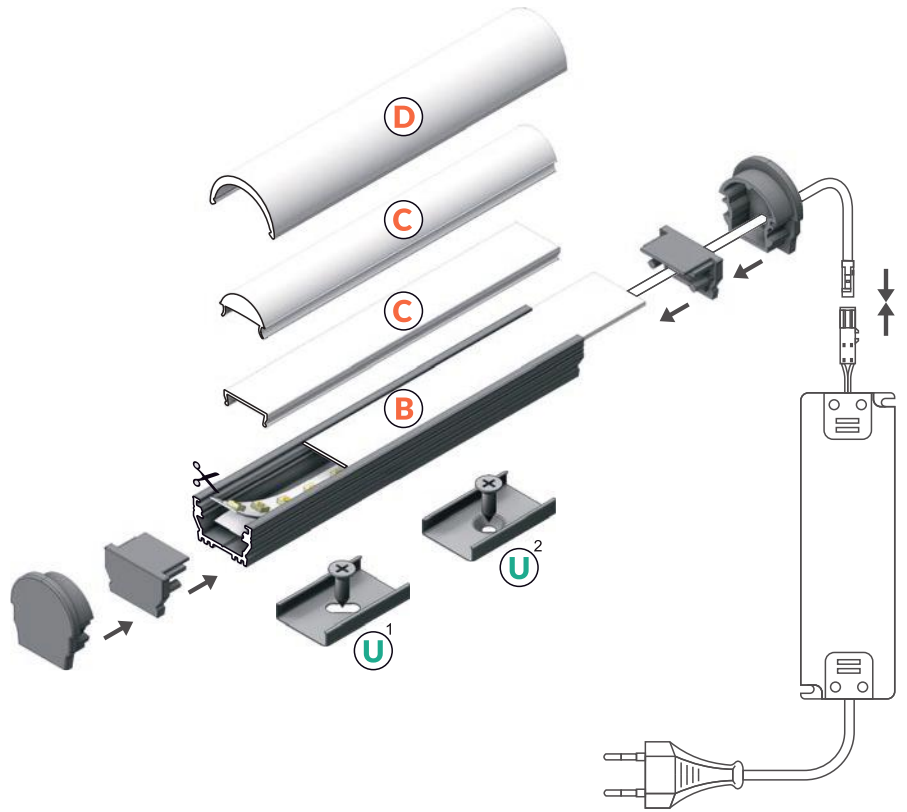

UNI12 BCD/U

SURFACE AND RECESSED PROFILE

- decorative and lighting profile
- 7 diffusers to choose from
- increased radiation - it is possible to use a stronger LED strip
- maximum LED strip width: 12 mm

UNI12 BCD/U

- B** B slide cover
- C** C click cover
- C** C lens cover
- D** D click cover
- U¹** U flexible mounting plate
- U²** cone U flexible mounting plate

INDEX = 1 pc, length 2000 mm
package = 10 pcs

COVERS

B slide cover
 colours: transparent, frosted, white
 material: PC, PP, PP

Note! Dimensions of the space to install LED source

C click cover
 colours: transparent, white
 material: PMMA

C lens click cover
 colour: transparent
 material: PC

D white
 A1140038

MOUNTINGS

U flexible mounting plate
 colour: inox
 material: stainless steel

cone **U** flexible mounting plate
 colour: inox
 material: stainless steel

INDEX = 1 set
 package of 10 sets = 20 pcs