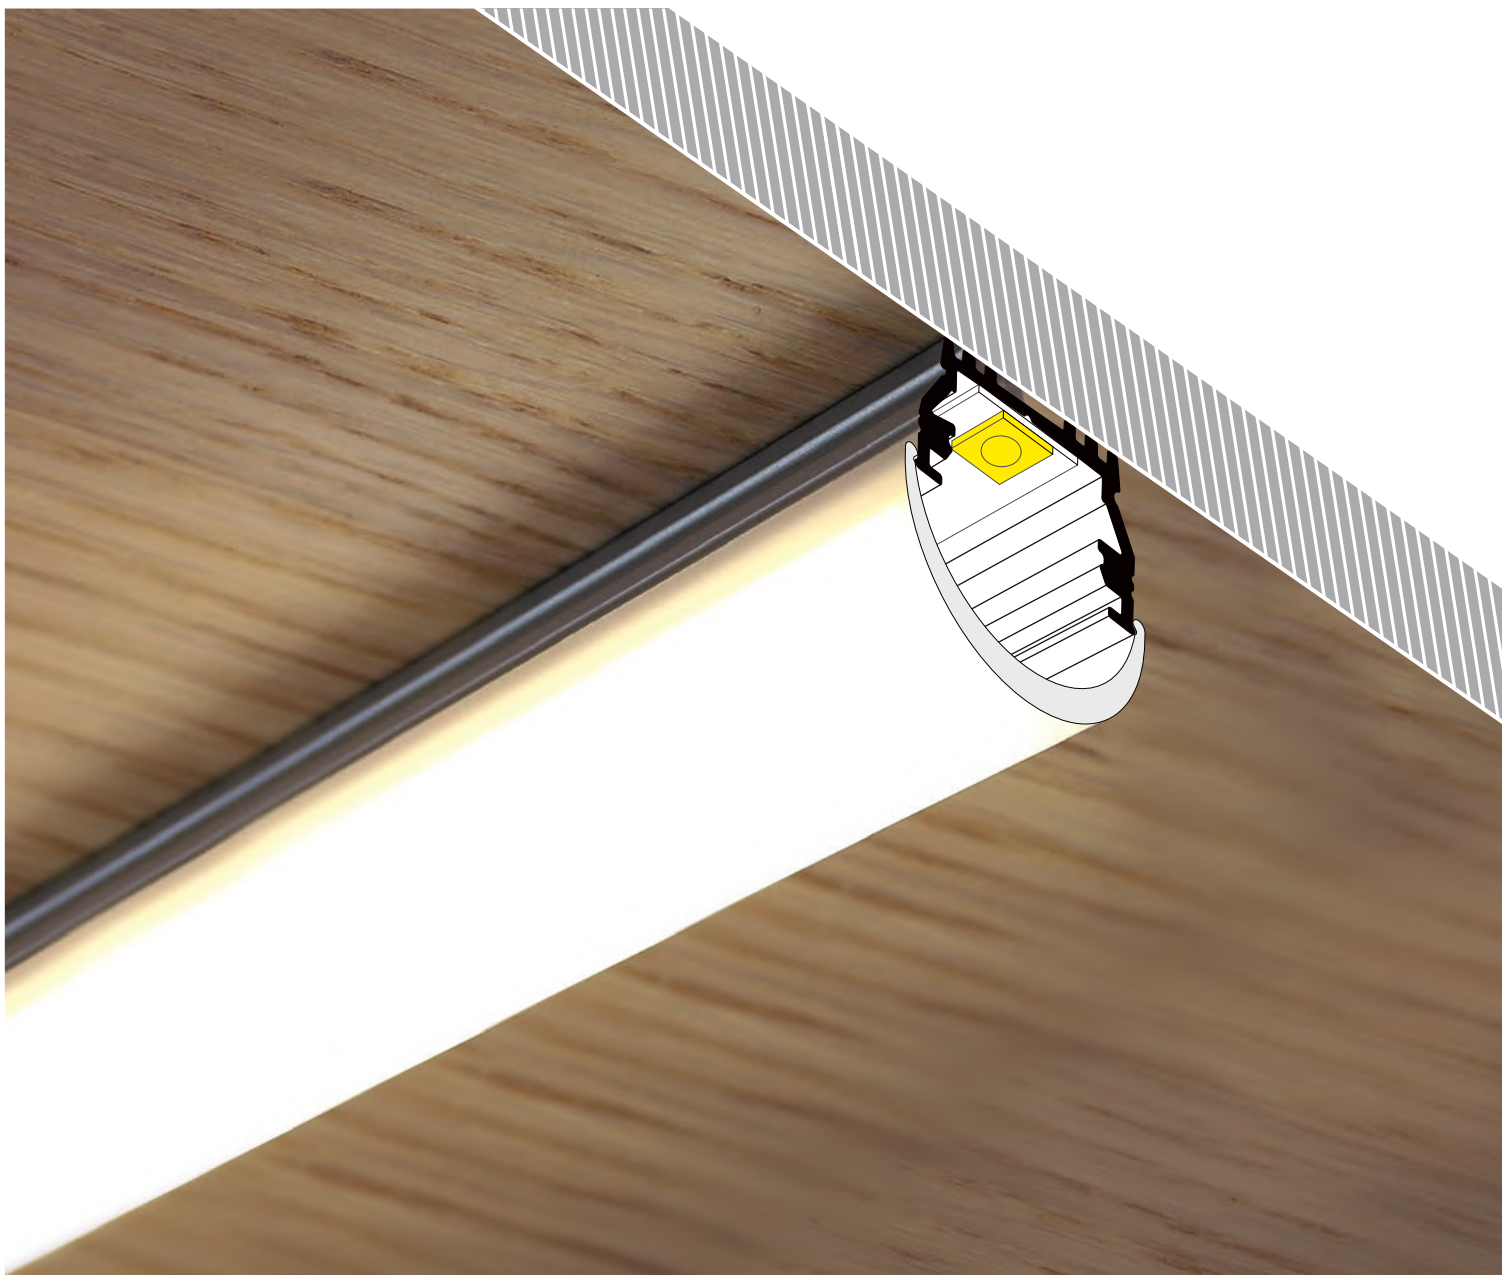

UNI12 BCD/U

SURFACE AND RECESSED PROFILE

- decorative and lighting profile
- 7 diffusers to choose from
- increased radiation - it is possible to use a stronger LED strip
- maximum LED strip width: 12 mm

UNI12 BCD/U

- B** B slide cover
- C** C click cover
- C** C lens cover
- D** D click cover
- U¹** U flexible mounting plate
- U²** cone U flexible mounting plate

INDEX = 1 pc, length 2000 mm
package = 10 pcs

COVERS

B slide cover
 colours: transparent, frosted, white
 material: PC, PP, PP

Note! Dimensions of the space to install LED source

C click cover
 colours: transparent, white
 material: PMMA

C lens click cover
 colour: transparent
 material: PC

U flexible mounting plate

inox 76380000

cone **U** flexible mounting plate

inox 76620000

CONNECTORS

UNI12 connector 90 deg
 colours: white, anodized, black
 material: aluminium

INDEX = 1 set

white painted
 A1910001