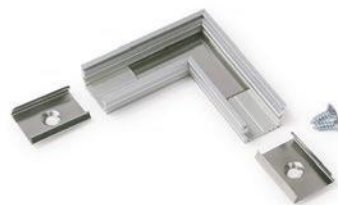

D white
 A1140038

MOUNTINGS

U flexible mounting plate
 colour: inox
 material: stainless steel

cone **U** flexible mounting plate
 colour: inox
 material: stainless steel

INDEX = 1 set
 package of 10 sets = 20 pcs

U flexible mounting plate

inox 76380000

cone **U** flexible mounting plate

inox 76620000

CONNECTORS

UNI12 connector 90 deg
 colours: white, anodized, black
 material: aluminium

INDEX = 1 set

white painted
 A1910001

UNI12 D ending
colours: white, silver, black, grey
material: ABS

UNI12 D ending with hole
colours: white, silver, black, grey
material: ABS

INDEX = 1 set
package of 10 sets = 20 pcs

○	white	
	with hole A1090001	without hole A1070001
●	silver	
	with hole A1090040	without hole A1070040
●	black	
	with hole A1090002	without hole A1070002
●	grey	
	with hole A1090022	without hole A1070022
○	white	
	with hole A1960001	without hole A1940001
●	silver	
	with hole A1960040	without hole A1940040
●	black	
	with hole A1960002	without hole A1940002
●	grey	
	with hole A1960022	without hole A1940022