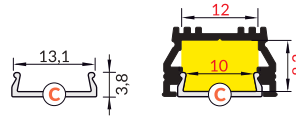

COVERS

B slide cover
 colours: transparent, frosted, white
 material: PC, PP, PP

Note! Dimensions of the space to install LED source

C click cover
 colours: transparent, white
 material: PMMA

C lens click cover
 colour: transparent
 material: PC