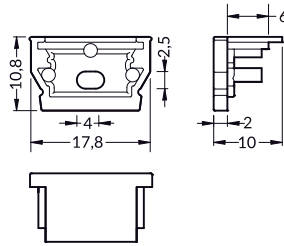

ACCESSORIES

Available in stock

ENDINGS

UNI12 ending
colours: white, silver, black, grey
material: ABS