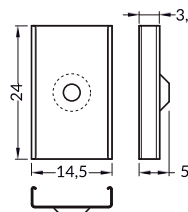

cone **U** flexible mounting plate
colour: inox
material: stainless steel

INDEX = 1 set
package of 10 sets = 20 pcs

U flexible mounting plate

inox 76380000

cone **U** flexible mounting plate

inox 76620000