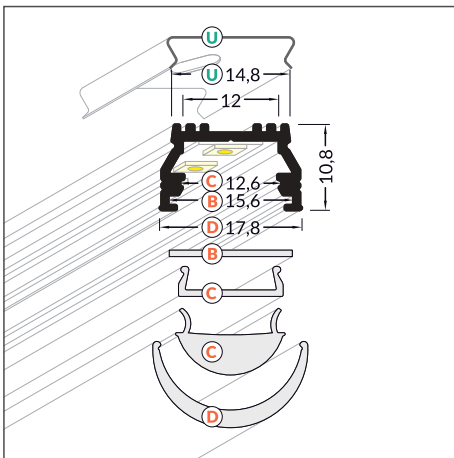

UNI12 BCD/U

SURFACE AND RECESSED PROFILE

- decorative and lighting profile
- 7 diffusers to choose from
- increased radiation - it is possible to use a stronger LED strip
- maximum LED strip width: 12 mm

SIMILAR IN THE OFFER

DEEP10
BC/UX

GROOVE10
BC/UX

SURFACE10
BC/UX

BEGTON12
J/S

FLOOR12
K/U

GROOVE14
EF/TY

SURFACE14
EF/TY

UNI12 BCD/U

- B** B slide cover
- C** C click cover
- C** C lens cover
- D** D click cover
- U¹** U flexible mounting plate
- U²** cone U flexible mounting plate

INDEX = 1 pc, length 2000 mm
package = 10 pcs

 white painted
A1020001

 anodized
A1020020

 black anodized
A1020021

 raw aluminium
A1020000

 max 12 mm

 surface

 recessed

Available lengths
1000 mm, 2000 mm, 3000 mm, 4000 mm