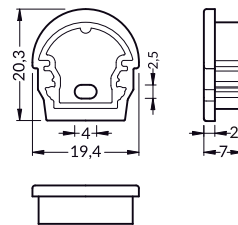

D click cover
 colour: white
 material: PMMA

INDEX = 1 pc, length 2000 mm
 package = 10 pcs

B transparent
 76250016

B frosted
 76250039

B white
 76250038

C transparent
 76330000

C white
 76330038

C lens
 76300000

U flexible mounting plate

inox 76380000

cone **U** flexible mounting plate

inox 76620000

CONNECTORS

UNI12 connector 90 deg
 colours: white, anodized, black
 material: aluminium

INDEX = 1 set

white painted
 A1910001

UNI12 D ending
colours: white, silver, black, grey
material: ABS

UNI12 D ending with hole
colours: white, silver, black, grey
material: ABS

INDEX = 1 set
package of 10 sets = 20 pcs

○	white	
	with hole A1090001	without hole A1070001
●	silver	
	with hole A1090040	without hole A1070040
●	black	
	with hole A1090002	without hole A1070002
●	grey	
	with hole A1090022	without hole A1070022
○	white	
	with hole A1960001	without hole A1940001
●	silver	
	with hole A1960040	without hole A1940040
●	black	
	with hole A1960002	without hole A1940002
●	grey	
	with hole A1960022	without hole A1940022