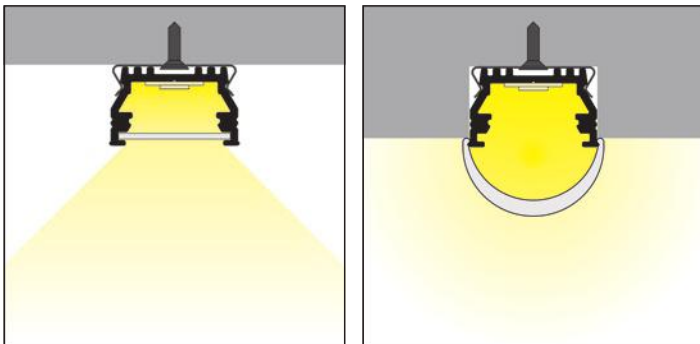

UNI12 BCD/U

- **B** B slide cover
- **C** C click cover
- **C** C lens cover
- **D** D click cover
- **U¹** U flexible mounting plate
- **U²** cone U flexible mounting plate

INDEX = 1 pc, length 2000 mm
package = 10 pcs

white painted
A1020001

anodized
A1020020

black anodized
A1020021

raw aluminium
A1020000

max 12 mm

surface

recessed

Available lengths
1000 mm, 2000 mm, 3000 mm, 4000 mm