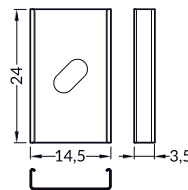

MOUNTINGS

U flexible mounting plate
colour: inox
material: stainless steel