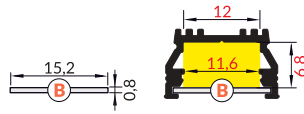

COVERS

B slide cover
colours: transparent, frosted, white
material: PC, PP, PP

Note! Dimensions of the space to install LED source

C click cover
colours: transparent, white
material: PMMA