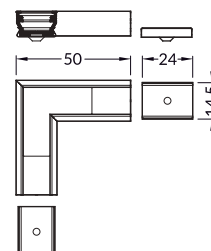

U flexible mounting plate

inox 76380000

cone **U** flexible mounting plate

inox 76620000

CONNECTORS

UNI12 connector 90 deg
 colours: white, anodized, black
 material: aluminium

INDEX = 1 set

white painted
 A1910001