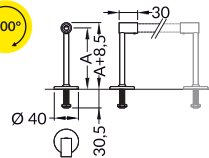

ring holder

chrome
86440003

ACCESSORIES

Available in stock

MOUNTINGS

PEN8 jointed holder with thread
 colour: chrome
 material: steel, brass

A =	INDEX = 1 set
39,4 mm	86090003
100 mm	86310003
200 mm	86110003
300 mm	86130003

PEN8 jointed holder with soffit ceiling
 colour: chrome
 material: steel, brass

A =	INDEX = 1 set
27 mm	86080003
100 mm	86300003
200 mm	86100003
300 mm	86120003

PEN8 double holder with thread
 colour: chrome
 material: steel, brass