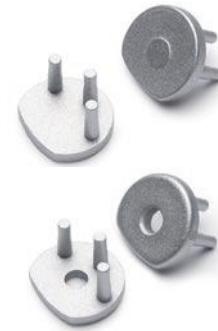

INDEX = 1 pc, length 2000 mm
package = 10 pcs

frosted
86060000

white
86060038

ENDINGS

PEN8 ending
colours: silver, grey
material: ABS

PEN8 ending with hole
colours: silver, grey
material: ABS

INDEX = 1 set
package of 10 sets = 20 pcs

silver

with hole
86470040

without hole
86490040

grey

with hole
86470022

without hole
86490022

MOUNTINGS

PEN8 flat holder
colour: grey
material: ABS

INDEX = 1 set
package of 10 sets = 20 pcs

flat holder

grey

86070022

PEN8 simple holder
material: zinc coated steel

INDEX = 1 set

simple holder

zinc coated
86370030

ring holder

chrome
86440003

ACCESSORIES

Available in stock

MOUNTINGS

PEN8 jointed holder with thread
 colour: chrome
 material: steel, brass

A =	INDEX = 1 set
39,4 mm	86090003
100 mm	86310003
200 mm	86110003
300 mm	86130003