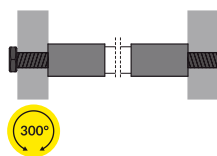

stretcher holder

chrome
86290003

PEN8 end holder
colour: chrome
material: brass