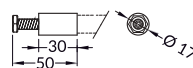

end holder

chrome
86160003

PEN8 ring holder
colours: chrome, raw
material: brass