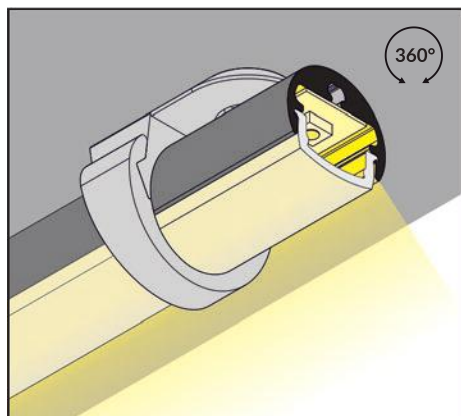

MULTI-PURPOSE ALUMINIUM PROFILE

- decorative and lighting profile, eg. for glass cabinets
- 9 types of mountings: for horizontal or vertical lighting (also with adjustment)
- possibility of mounting between the walls of a cabinet
- maximum LED strip width: 8 mm

max 8 mm

special application

INDEX = 1 pc, length 2000 mm
package = 10 pcs

● anodized
86030020

Available lengths
1000 mm, 2000 mm, 3000 mm, 4000 mm

COVERS

click cover
colours: frosted, white
material: PC

Note! Dimensions of the space to install LED source