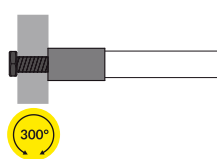

end holder

chrome
86160003

PEN8 ring holder
colours: chrome, raw
material: brass