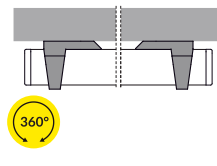

MOUNTINGS

PEN8 flat holder
colour: grey
material: ABS

INDEX = 1 set
package of 10 sets = 20 pcs

flat holder

grey

86070022

PEN8 simple holder
material: zinc coated steel