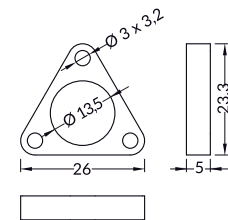

INDEX = 1 set

simple holder

zinc coated
86370030

PEN8 stretcher holder
colour: chrome
material: brass