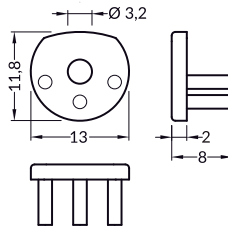

max 8 mm

special application

INDEX = 1 pc, length 2000 mm
package = 10 pcs

● anodized
86030020

Available lengths
1000 mm, 2000 mm, 3000 mm, 4000 mm

COVERS

click cover
colours: frosted, white
material: PC

Note! Dimensions of the space to install LED source

INDEX = 1 pc, length 2000 mm
package = 10 pcs

frosted
86060000

white
86060038

ENDINGS

PEN8 ending
colours: silver, grey
material: ABS

PEN8 ending with hole
colours: silver, grey
material: ABS

INDEX = 1 set
package of 10 sets = 20 pcs

ring holder

chrome
86440003

ACCESSORIES

Available in stock

MOUNTINGS

PEN8 jointed holder with thread
 colour: chrome
 material: steel, brass

A =	INDEX = 1 set
39,4 mm	86090003
100 mm	86310003
200 mm	86110003
300 mm	86130003