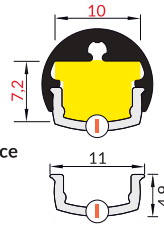

max 8 mm

special application

INDEX = 1 pc, length 2000 mm
package = 10 pcs

● anodized
86030020

Available lengths
1000 mm, 2000 mm, 3000 mm, 4000 mm

COVERS

click cover
colours: frosted, white
material: PC

Note! Dimensions of the space to install LED source

INDEX = 1 pc, length 2000 mm
package = 10 pcs

frosted
86060000

white
86060038

ENDINGS

PEN8 ending
colours: silver, grey
material: ABS

PEN8 ending with hole
colours: silver, grey
material: ABS

INDEX = 1 set
package of 10 sets = 20 pcs