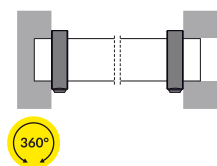

ring holder

chrome
86440003

ACCESSORIES

Available in stock

MOUNTINGS

PEN8 jointed holder with thread
 colour: chrome
 material: steel, brass

A =	INDEX = 1 set
39,4 mm	86090003
100 mm	86310003
200 mm	86110003
300 mm	86130003