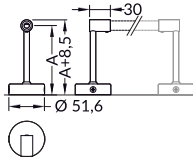

PEN8 jointed holder with soffit ceiling
 colour: chrome
 material: steel, brass

A =	INDEX = 1 set
27 mm	86080003
100 mm	86300003
200 mm	86100003
300 mm	86120003

PEN8 double holder with thread
 colour: chrome
 material: steel, brass

A =	INDEX = 1 set
100 mm	86330003
200 mm	86180003
300 mm	86200003

PEN8 double holder with soffit ceiling
 colour: chrome
 material: steel, brass

A =	INDEX = 1 set
100 mm	86320003
200 mm	86170003
300 mm	86190003