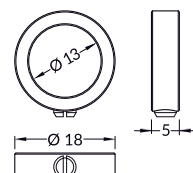

PEN8 stretcher holder
colour: chrome
material: brass

stretcher holder

chrome
86290003

PEN8 end holder
colour: chrome
material: brass

end holder

chrome
86160003

PEN8 ring holder
colours: chrome, raw
material: brass

ring holder

chrome
86440003

ACCESSORIES

Available in stock

MOUNTINGS

PEN8 jointed holder with thread
 colour: chrome
 material: steel, brass

A =	INDEX = 1 set
39,4 mm	86090003
100 mm	86310003
200 mm	86110003
300 mm	86130003

PEN8 jointed holder with soffit ceiling
 colour: chrome
 material: steel, brass

A =	INDEX = 1 set
27 mm	86080003
100 mm	86300003
200 mm	86100003
300 mm	86120003

PEN8 double holder with thread
 colour: chrome
 material: steel, brass

A =	INDEX = 1 set
100 mm	86330003
200 mm	86180003
300 mm	86200003

PEN8 double holder with soffit ceiling
 colour: chrome
 material: steel, brass

A =	INDEX = 1 set
100 mm	86320003
200 mm	86170003
300 mm	86190003