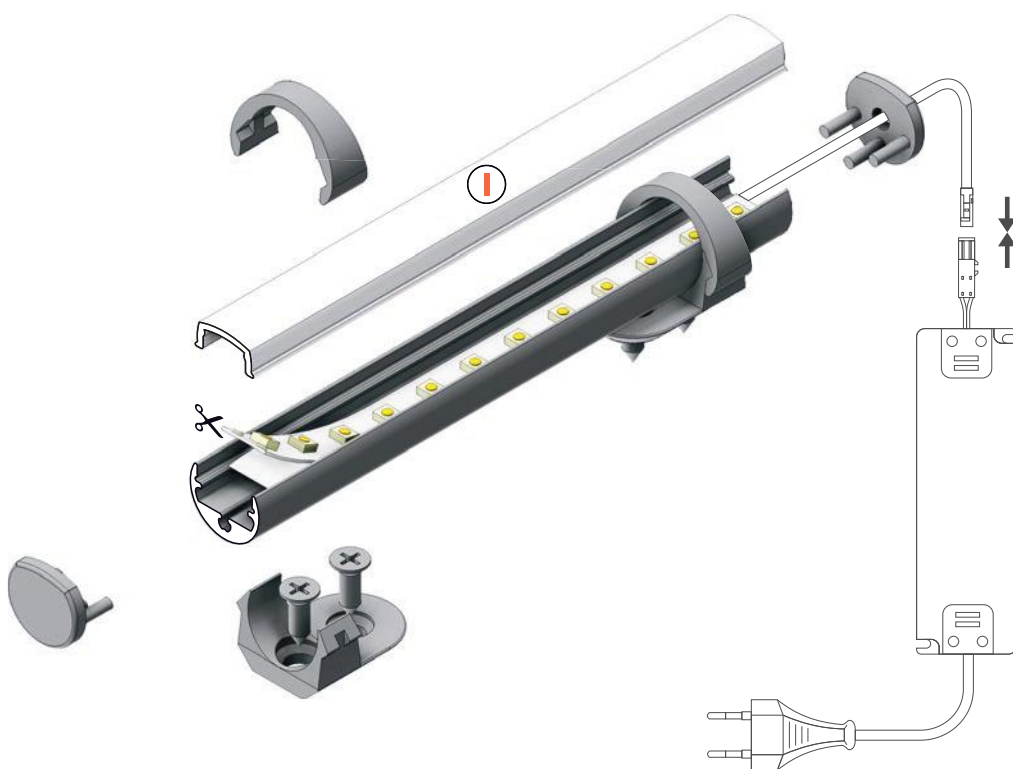

MULTI-PURPOSE ALUMINIUM PROFILE

- decorative and lighting profile, eg. for glass cabinets
- 9 types of mountings: for horizontal or vertical lighting (also with adjustment)
- possibility of mounting between the walls of a cabinet
- maximum LED strip width: 8 mm

max 8 mm

special application

INDEX = 1 pc, length 2000 mm
package = 10 pcs

● anodized
86030020

Available lengths
1000 mm, 2000 mm, 3000 mm, 4000 mm

COVERS

click cover
colours: frosted, white
material: PC

Note! Dimensions of the space to install LED source

INDEX = 1 pc, length 2000 mm
package = 10 pcs

frosted
86060000

white
86060038

ENDINGS

PEN8 ending
colours: silver, grey
material: ABS

PEN8 ending with hole
colours: silver, grey
material: ABS

INDEX = 1 set
package of 10 sets = 20 pcs

INDEX = 1 set
package of 10 sets = 20 pcs

flat holder

grey

86070022

PEN8 simple holder
material: zinc coated steel

INDEX = 1 set

simple holder

zinc coated
86370030