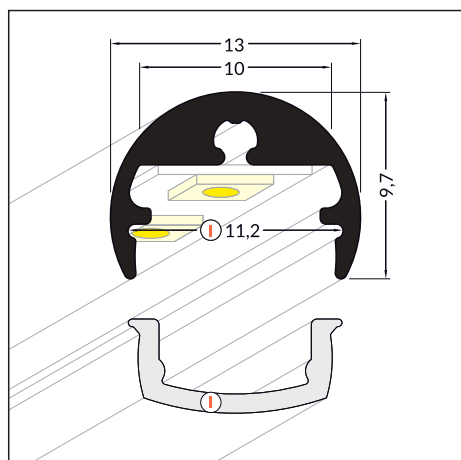

MULTI-PURPOSE ALUMINIUM PROFILE

- decorative and lighting profile, eg. for glass cabinets
- 9 types of mountings: for horizontal or vertical lighting (also with adjustment)
- possibility of mounting between the walls of a cabinet
- maximum LED strip width: 8 mm

max 8 mm

special application

INDEX = 1 pc, length 2000 mm
package = 10 pcs

● anodized
86030020

Available lengths
1000 mm, 2000 mm, 3000 mm, 4000 mm

COVERS

click cover
colours: frosted, white
material: PC

Note! Dimensions of the space to install LED source

INDEX = 1 pc, length 2000 mm
package = 10 pcs

frosted
86060000

white
86060038

ENDINGS

PEN8 ending
colours: silver, grey
material: ABS

PEN8 ending with hole
colours: silver, grey
material: ABS

INDEX = 1 set
package of 10 sets = 20 pcs