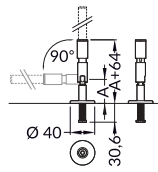

ring holder

chrome
86440003

ACCESSORIES

Available in stock

MOUNTINGS

PEN8 jointed holder with thread
 colour: chrome
 material: steel, brass

A =	INDEX = 1 set
39,4 mm	86090003
100 mm	86310003
200 mm	86110003
300 mm	86130003

PEN8 jointed holder with soffit ceiling
 colour: chrome
 material: steel, brass

A =	INDEX = 1 set
27 mm	86080003
100 mm	86300003
200 mm	86100003
300 mm	86120003

PEN8 double holder with thread
 colour: chrome
 material: steel, brass