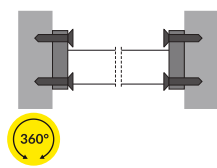

INDEX = 1 set

simple holder

zinc coated
86370030

PEN8 stretcher holder
colour: chrome
material: brass