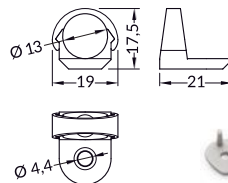

INDEX = 1 pc, length 2000 mm
package = 10 pcs

frosted
86060000

white
86060038

ENDINGS

PEN8 ending
colours: silver, grey
material: ABS

PEN8 ending with hole
colours: silver, grey
material: ABS

INDEX = 1 set
package of 10 sets = 20 pcs

silver

with hole
86470040

without hole
86490040

grey

with hole
86470022

without hole
86490022

MOUNTINGS

PEN8 flat holder
colour: grey
material: ABS

INDEX = 1 set
package of 10 sets = 20 pcs

flat holder

grey

86070022

PEN8 simple holder
material: zinc coated steel

INDEX = 1 set

simple holder

zinc coated
86370030

ring holder

chrome
86440003

ACCESSORIES

Available in stock

MOUNTINGS

PEN8 jointed holder with thread
 colour: chrome
 material: steel, brass

A =	INDEX = 1 set
39,4 mm	86090003
100 mm	86310003
200 mm	86110003
300 mm	86130003