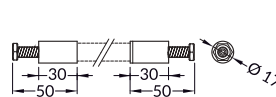

stretcher holder

chrome
86290003

PEN8 end holder
colour: chrome
material: brass