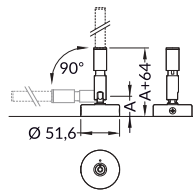

ring holder

chrome
86440003

ACCESSORIES

Available in stock

MOUNTINGS

PEN8 jointed holder with thread
 colour: chrome
 material: steel, brass

A =	INDEX = 1 set
39,4 mm	86090003
100 mm	86310003
200 mm	86110003
300 mm	86130003

PEN8 jointed holder with soffit ceiling
 colour: chrome
 material: steel, brass

A =	INDEX = 1 set
27 mm	86080003
100 mm	86300003
200 mm	86100003
300 mm	86120003

PEN8 double holder with thread
 colour: chrome
 material: steel, brass