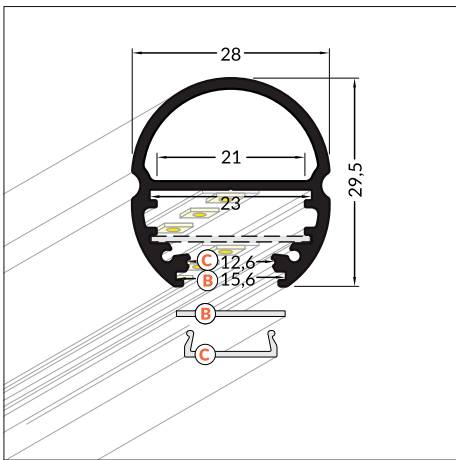

OVAL20 BC

A DOUBLE-FUNCTION BAR FOR WARDROBES

- decorative and lighting profile
- a bar for hanging garments and illuminating the wardrobe
- 3 mounting options: side-to-side, as an extension arm from a side, as an extension arm from the top
- two LED strip installation depths to choose from
- maximum LED strip width: 20 mm

SIMILAR IN THE OFFER

OVAL20 BC

B B slide cover

C C click cover

max 20 mm

special application

INDEX = 1 pc, length 2000 mm
package = 10 pcs

● anodized
92030020

Available lengths
1000 mm, 2000 mm, 3000 mm, 4000 mm

COVERS

B slide cover

colours: transparent, frosted, white
material: PC, PP, PP

Note! Dimensions of the space to install LED source

B transparent
76250016

colours: silver, grey
material: ABS

INDEX = 1 set

OVAL20 side holder

● silver 92040040

● grey 92040022

OVAL20 single extension arm

colour: silver
material: ABS, steel, aluminium

single extension arm