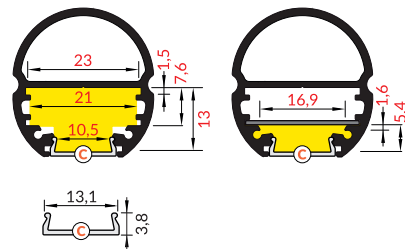

OVAL20 BC

A DOUBLE-FUNCTION BAR FOR WARDROBES

- decorative and lighting profile
- a bar for hanging garments and illuminating the wardrobe
- 3 mounting options: side-to-side, as an extension arm from a side, as an extension arm from the top
- two LED strip installation depths to choose from
- maximum LED strip width: 20 mm

SIMILAR IN THE OFFER

OVAL20 BC

B B slide cover

C C click cover

max 20 mm

special application

INDEX = 1 pc, length 2000 mm
package = 10 pcs

● anodized
92030020

Available lengths
1000 mm, 2000 mm, 3000 mm, 4000 mm

COVERS

B slide cover

colours: transparent, frosted, white
material: PC, PP, PP

Note! Dimensions of the space to install LED source

B transparent
76250016

B frosted
76250039

B white
76250038

C transparent
76330000

C white
76330038

C click cover

colours: transparent, white
material: PMMA

MOUNTINGS

OVAL20 side holder