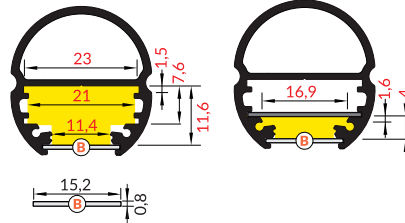

OVAL20 BC

A DOUBLE-FUNCTION BAR FOR WARDROBES

- decorative and lighting profile
- a bar for hanging garments and illuminating the wardrobe
- 3 mounting options: side-to-side, as an extension arm from a side, as an extension arm from the top
- two LED strip installation depths to choose from
- maximum LED strip width: 20 mm

SIMILAR IN THE OFFER

OVAL20 BC

B B slide cover

C C click cover

max 20 mm

special application

INDEX = 1 pc, length 2000 mm
package = 10 pcs

● anodized
92030020

Available lengths
1000 mm, 2000 mm, 3000 mm, 4000 mm

COVERS

B slide cover

colours: transparent, frosted, white
material: PC, PP, PP

Note! Dimensions of the space to install LED source

B transparent
76250016