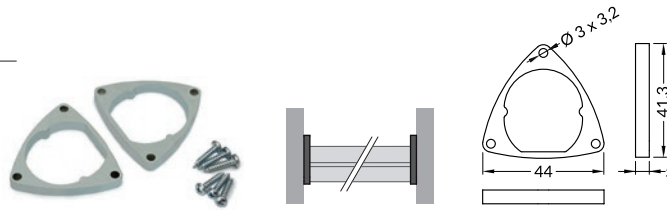

OVAL20 BC

A DOUBLE-FUNCTION BAR FOR WARDROBES

- decorative and lighting profile
- a bar for hanging garments and illuminating the wardrobe
- 3 mounting options: side-to-side, as an extension arm from a side, as an extension arm from the top
- two LED strip installation depths to choose from
- maximum LED strip width: 20 mm

OVAL20 simple holder
material: zinc coated steel

INDEX = 1 set

OVAL20 simple holder

 zinc coated
92070030

LED MOUNTING

OVAL20 LED mounting
material: aluminium

INDEX for 2000 mm length

 raw aluminium
92100000