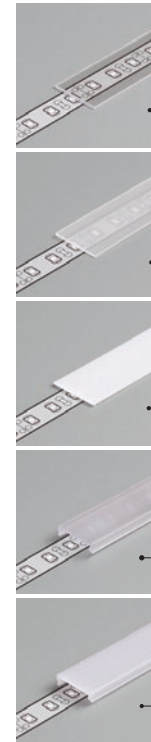

SIMILAR IN THE OFFER

OVAL20 BC

B B slide cover

C C click cover

max 20 mm

special application

INDEX = 1 pc, length 2000 mm
package = 10 pcs

● anodized
92030020

Available lengths
1000 mm, 2000 mm, 3000 mm, 4000 mm

COVERS

B slide cover

colours: transparent, frosted, white
material: PC, PP, PP

Note! Dimensions of the space to install LED source

B transparent
76250016

B frosted
76250039

B white
76250038

C transparent
76330000

C white
76330038

C click cover

colours: transparent, white
material: PMMA

MOUNTINGS

OVAL20 side holder

colours: silver, grey
material: ABS

INDEX = 1 set

OVAL20 side holder

● silver 92040040

● grey 92040022

OVAL20 single extension arm

colour: silver
material: ABS, steel, aluminium

single extension arm