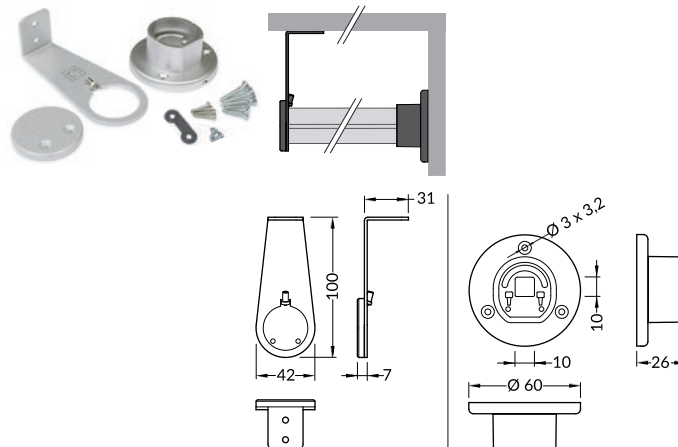

OVAL20 BC

A DOUBLE-FUNCTION BAR FOR WARDROBES

- decorative and lighting profile
- a bar for hanging garments and illuminating the wardrobe
- 3 mounting options: side-to-side, as an extension arm from a side, as an extension arm from the top
- two LED strip installation depths to choose from
- maximum LED strip width: 20 mm

colours: silver, grey
material: ABS

INDEX = 1 set

OVAL20 side holder

● silver 92040040

● grey 92040022

OVAL20 single extension arm

colour: silver
material: ABS, steel, aluminium

single extension arm

OVAL20 simple holder
material: zinc coated steel

INDEX = 1 set

OVAL20 simple holder

 zinc coated
92070030

LED MOUNTING

OVAL20 LED mounting
material: aluminium

INDEX for 2000 mm length

 raw aluminium
92100000