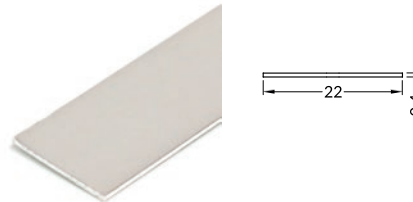

OVAL20 BC

A DOUBLE-FUNCTION BAR FOR WARDROBES

- decorative and lighting profile
- a bar for hanging garments and illuminating the wardrobe
- 3 mounting options: side-to-side, as an extension arm from a side, as an extension arm from the top
- two LED strip installation depths to choose from
- maximum LED strip width: 20 mm

OVAL20 simple holder
material: zinc coated steel

INDEX = 1 set

OVAL20 simple holder

 zinc coated
92070030

LED MOUNTING

OVAL20 LED mounting
material: aluminium

INDEX for 2000 mm length

 raw aluminium
92100000