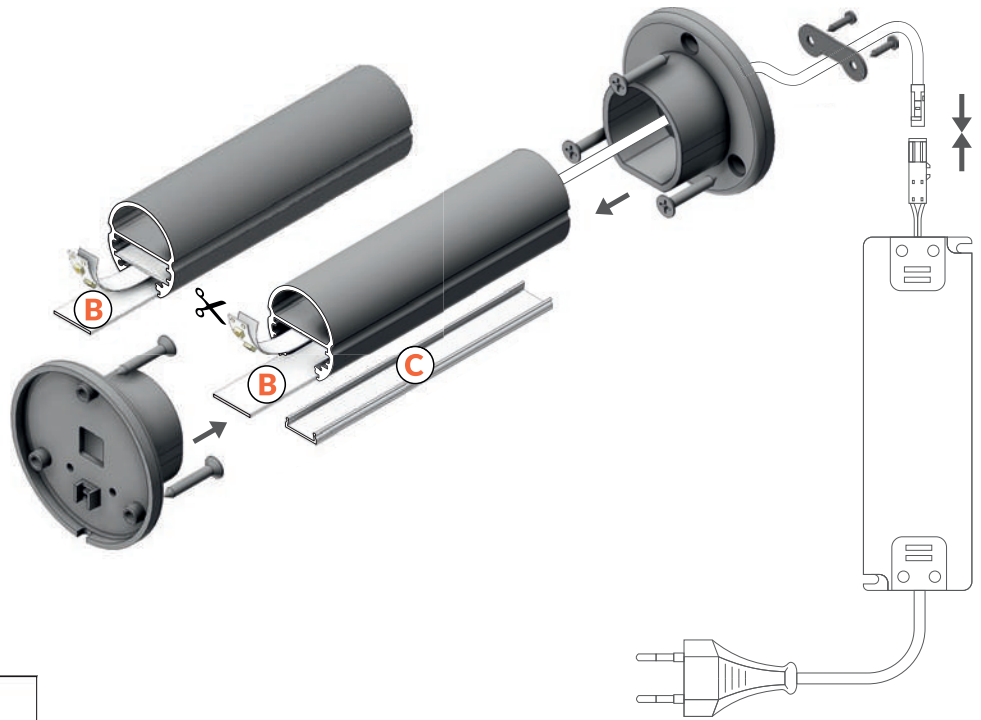

OVAL20 BC

A DOUBLE-FUNCTION BAR FOR WARDROBES

- decorative and lighting profile
- a bar for hanging garments and illuminating the wardrobe
- 3 mounting options: side-to-side, as an extension arm from a side, as an extension arm from the top
- two LED strip installation depths to choose from
- maximum LED strip width: 20 mm

SIMILAR IN THE OFFER

OVAL20 BC

B B slide cover

C C click cover

max 20 mm

special application

INDEX = 1 pc, length 2000 mm
package = 10 pcs

● anodized
92030020

Available lengths
1000 mm, 2000 mm, 3000 mm, 4000 mm

COVERS

B slide cover

colours: transparent, frosted, white
material: PC, PP, PP

Note! Dimensions of the space to install LED source

B transparent
76250016

B frosted
76250039

B white
76250038

C transparent
76330000

C white
76330038

C click cover

colours: transparent, white
material: PMMA

MOUNTINGS

OVAL20 side holder