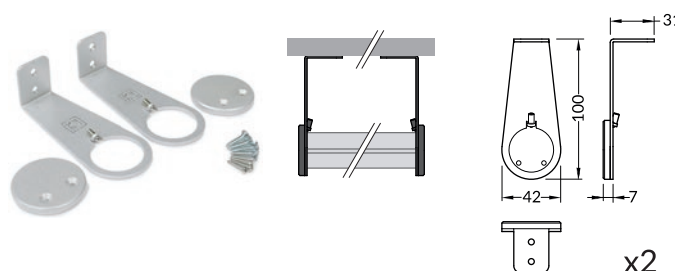

OVAL20 double extension arm

colour: silver
material: ABS, steel, aluminium

double extension arm

● silver 92990040