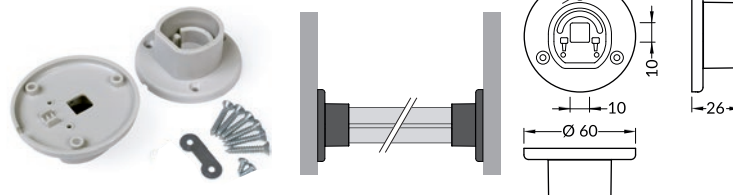

OVAL20 BC

A DOUBLE-FUNCTION BAR FOR WARDROBES

- decorative and lighting profile
- a bar for hanging garments and illuminating the wardrobe
- 3 mounting options: side-to-side, as an extension arm from a side, as an extension arm from the top
- two LED strip installation depths to choose from
- maximum LED strip width: 20 mm

Available lengths
1000 mm, 2000 mm, 3000 mm, 4000 mm

COVERS

B slide cover

colours: transparent, frosted, white
material: PC, PP, PP

Note! Dimensions of the space to install LED source

B transparent
76250016

B frosted
76250039

B white
76250038

C transparent
76330000

C white
76330038

C click cover

colours: transparent, white
material: PMMA

MOUNTINGS

OVAL20 side holder

colours: silver, grey
material: ABS

INDEX = 1 set

OVAL20 side holder

● silver 92040040

● grey 92040022

OVAL20 single extension arm

colour: silver
material: ABS, steel, aluminium

single extension arm