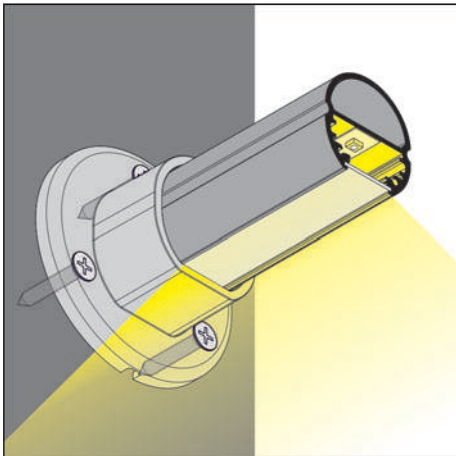

OVAL20 BC

A DOUBLE-FUNCTION BAR FOR WARDROBES

- decorative and lighting profile
- a bar for hanging garments and illuminating the wardrobe
- 3 mounting options: side-to-side, as an extension arm from a side, as an extension arm from the top
- two LED strip installation depths to choose from
- maximum LED strip width: 20 mm

SIMILAR IN THE OFFER

OVAL20 BC

B B slide cover

C C click cover

max 20 mm

special application

INDEX = 1 pc, length 2000 mm
package = 10 pcs

● anodized
92030020

Available lengths
1000 mm, 2000 mm, 3000 mm, 4000 mm

COVERS

B slide cover

colours: transparent, frosted, white
material: PC, PP, PP

Note! Dimensions of the space to install LED source

B transparent
76250016

B frosted
76250039

B white
76250038

C transparent
76330000

C white
76330038

C click cover

colours: transparent, white
material: PMMA

MOUNTINGS

OVAL20 side holder