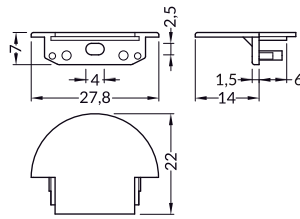

E7 click cover
 colour: white
 material: PMMA

INDEX = 1 pc, length 2000 mm
 package = 10 pcs

E transparent
 A2040016

E frosted
 A2040039

E white
 A2040038

F transparent
 A2060016

F white
 A2060038

E7 white
 C1080038

GROOVE14 ending with hole
 colours: white, silver, black, grey
 material: ABS

INDEX = 1 set
 package of 10 sets = 20 pcs

-  white **A3100001**
-  silver **A3100040**
-  black **A3100002**
-  grey **A3100022**