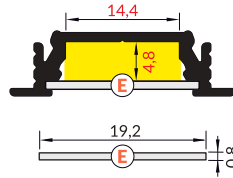

A3020000

Available lengths
1000 mm, 2000 mm, 3000 mm, 4000 mm

COVERS

E slide cover
 colours: transparent, frosted, white
 material: PC, PP, PP

Note! Dimensions of the space to install LED source

F click cover
 colours: transparent, white
 material: PMMA

E7 click cover
 colour: white
 material: PMMA

INDEX = 1 pc, length 2000 mm
 package = 10 pcs

E transparent
 A2040016

E frosted
 A2040039

E white
 A2040038

F transparent
 A2060016

F white
 A2060038

E7 white
 C1080038