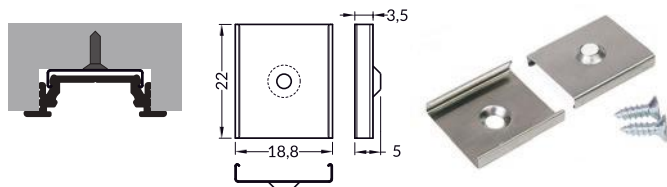

E7 white ending
 C1840038

MOUNTINGS

Y flexible mounting plate
 colour: inox
 material: stainless steel

INDEX = 1 set
 package of 10 sets = 20 pcs

Y flexible mounting plate

inox A2090019

cone Y flexible mounting plate
 colour: inox
 material: stainless steel

cone Y flexible mounting plate

inox A2130019

T mounting plate
 colour: raw aluminium
 material: aluminium

T mounting plate

raw aluminium
 C6960000

ACCESSORIES

Available in stock

ENDINGS