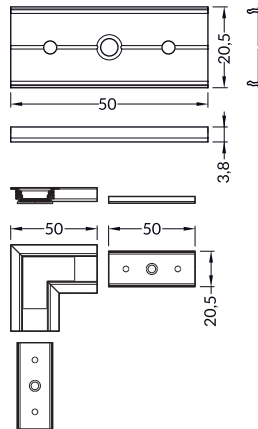

GROOVE14 ending with hole
 colours: white, silver, black, grey
 material: ABS

INDEX = 1 set
 package of 10 sets = 20 pcs

-  white **A3100001**
-  silver **A3100040**
-  black **A3100002**
-  grey **A3100022**

CONNECTORS

T connector
 colour: raw aluminium
 material: aluminium

INDEX = 1 set

T connector

-  raw aluminium **C6990000**

connector 90 deg

-  white painted **A3990001**
-  anodized **A3990020**
-  black anodized **A3990021**