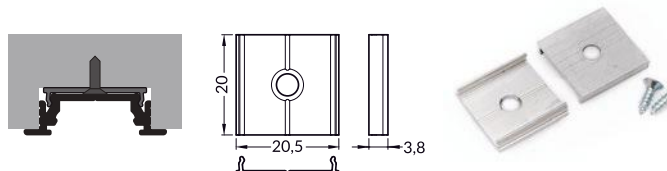

T mounting plate

raw aluminium
C6960000