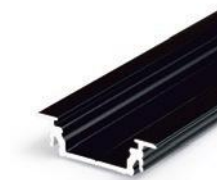

GROOVE14 EF/TY

BASIC ALUMINIUM RECESSED PROFILE

- decorative and lighting profile
- used mainly in furniture
- maximum LED strip width: 14 mm

SIMILAR IN THE OFFER

GROOVE14 EF/TY

- E E slide cover
- F F click cover
- Y¹ Y flexible mounting plate
- Y² cone Y flexible mounting plate
- T T mounting plate

INDEX = 1 pc, length 2000 mm
package = 10 pcs

○ white painted

A3020001

● anodized

A3020020

● black anodized

A3020021

○ raw aluminium

A3020000

Available lengths
1000 mm, 2000 mm, 3000 mm, 4000 mm

COVERS

E slide cover
 colours: transparent, frosted, white
 material: PC, PP, PP

Note! Dimensions of the space to install LED source

F click cover
 colours: transparent, white
 material: PMMA

E7 white ending
 C1840038

MOUNTINGS

Y flexible mounting plate
 colour: inox
 material: stainless steel

INDEX = 1 set
 package of 10 sets = 20 pcs

Y flexible mounting plate

inox A2090019

cone Y flexible mounting plate
 colour: inox
 material: stainless steel