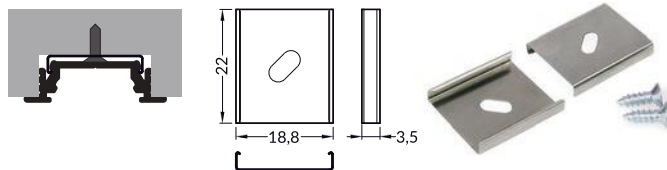

GROOVE14 EF/TY

BASIC ALUMINIUM RECESSED PROFILE

- decorative and lighting profile
- used mainly in furniture
- maximum LED strip width: 14 mm

SIMILAR IN THE OFFER

GROOVE14 EF/TY

- E E slide cover
- F F click cover
- Y¹ Y flexible mounting plate
- Y² cone Y flexible mounting plate
- T T mounting plate

E7 click cover
 colour: white
 material: PMMA

INDEX = 1 pc, length 2000 mm
 package = 10 pcs

E transparent
 A2040016

E frosted
 A2040039

E white
 A2040038

F transparent
 A2060016

F white
 A2060038

E7 white
 C1080038

E7 white ending
 C1840038

MOUNTINGS

Y flexible mounting plate
 colour: inox
 material: stainless steel

INDEX = 1 set
 package of 10 sets = 20 pcs

Y flexible mounting plate

inox A2090019

cone Y flexible mounting plate
 colour: inox
 material: stainless steel