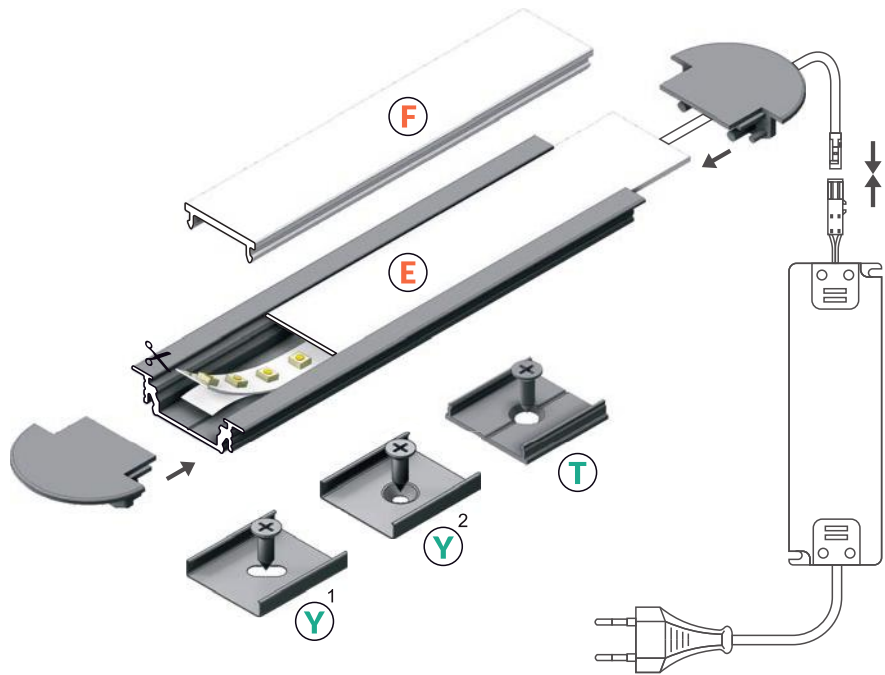

GROOVE14 EF/TY

BASIC ALUMINIUM RECESSED PROFILE

- decorative and lighting profile
- used mainly in furniture
- maximum LED strip width: 14 mm

SIMILAR IN THE OFFER

GROOVE14 EF/TY

- E E slide cover
- F F click cover
- Y¹ Y flexible mounting plate
- Y² cone Y flexible mounting plate
- T T mounting plate

INDEX = 1 pc, length 2000 mm
package = 10 pcs

○ white painted

A3020001

● anodized

A3020020

● black anodized

A3020021

○ raw aluminium

A3020000

Available lengths
1000 mm, 2000 mm, 3000 mm, 4000 mm

COVERS

E slide cover
 colours: transparent, frosted, white
 material: PC, PP, PP

Note! Dimensions of the space to install LED source

F click cover
 colours: transparent, white
 material: PMMA

E7 click cover
 colour: white
 material: PMMA

INDEX = 1 pc, length 2000 mm
 package = 10 pcs

E transparent
 A2040016

E frosted
 A2040039

E white
 A2040038

F transparent
 A2060016

F white
 A2060038

E7 white
 C1080038