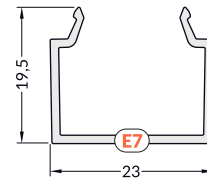

A3020000

Available lengths
1000 mm, 2000 mm, 3000 mm, 4000 mm

COVERS

E slide cover
 colours: transparent, frosted, white
 material: PC, PP, PP

Note! Dimensions of the space to install LED source

F click cover
 colours: transparent, white
 material: PMMA

E7 click cover
 colour: white
 material: PMMA

INDEX = 1 pc, length 2000 mm
 package = 10 pcs

E transparent
 A2040016

E frosted
 A2040039

E white
 A2040038

F transparent
 A2060016

F white
 A2060038

E7 white
 C1080038