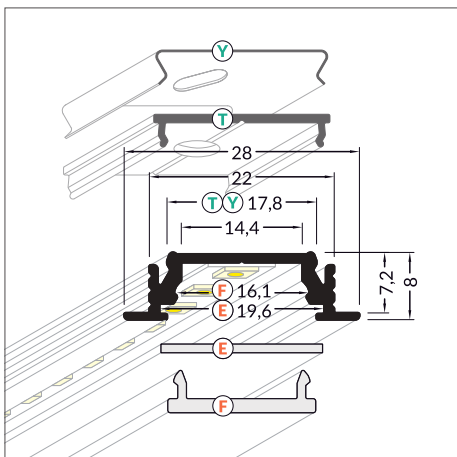

GROOVE14 EF/TY

BASIC ALUMINIUM RECESSED PROFILE

- decorative and lighting profile
- used mainly in furniture
- maximum LED strip width: 14 mm

SIMILAR IN THE OFFER

GROOVE14 EF/TY

- E E slide cover
- F F click cover
- Y¹ Y flexible mounting plate
- Y² cone Y flexible mounting plate
- T T mounting plate

INDEX = 1 pc, length 2000 mm
package = 10 pcs

○ white painted

A3020001

● anodized

A3020020

● black anodized

A3020021

○ raw aluminium

A3020000

Available lengths
1000 mm, 2000 mm, 3000 mm, 4000 mm

COVERS

E slide cover
 colours: transparent, frosted, white
 material: PC, PP, PP

Note! Dimensions of the space to install LED source

F click cover
 colours: transparent, white
 material: PMMA

E7 click cover
 colour: white
 material: PMMA

INDEX = 1 pc, length 2000 mm
 package = 10 pcs

E transparent
 A2040016

E frosted
 A2040039

E white
 A2040038

F transparent
 A2060016

F white
 A2060038

E7 white
 C1080038