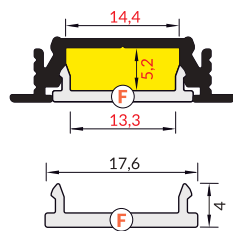

INDEX = 1 pc, length 2000 mm
package = 10 pcs

○ white painted

A3020001

● anodized

A3020020

● black anodized

A3020021

○ raw aluminium

A3020000

Available lengths
1000 mm, 2000 mm, 3000 mm, 4000 mm

COVERS

E slide cover
 colours: transparent, frosted, white
 material: PC, PP, PP

Note! Dimensions of the space to install LED source

F click cover
 colours: transparent, white
 material: PMMA

E7 click cover
 colour: white
 material: PMMA

INDEX = 1 pc, length 2000 mm
 package = 10 pcs

E transparent
 A2040016

E frosted
 A2040039

E white
 A2040038

F transparent
 A2060016

F white
 A2060038

E7 white
 C1080038