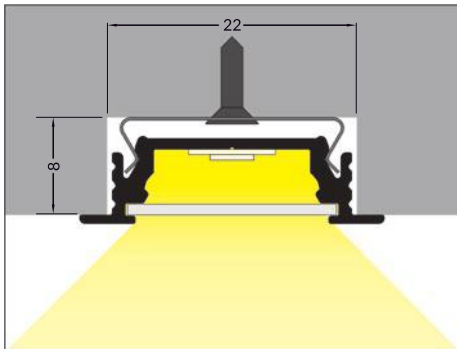

GROOVE14 EF/TY

BASIC ALUMINIUM RECESSED PROFILE

- decorative and lighting profile
- used mainly in furniture
- maximum LED strip width: 14 mm

SIMILAR IN THE OFFER

GROOVE14 EF/TY

- E E slide cover
- F F click cover
- Y¹ Y flexible mounting plate
- Y² cone Y flexible mounting plate
- T T mounting plate

A3020000

Available lengths
1000 mm, 2000 mm, 3000 mm, 4000 mm

COVERS

E slide cover
 colours: transparent, frosted, white
 material: PC, PP, PP

Note! Dimensions of the space to install LED source

F click cover
 colours: transparent, white
 material: PMMA