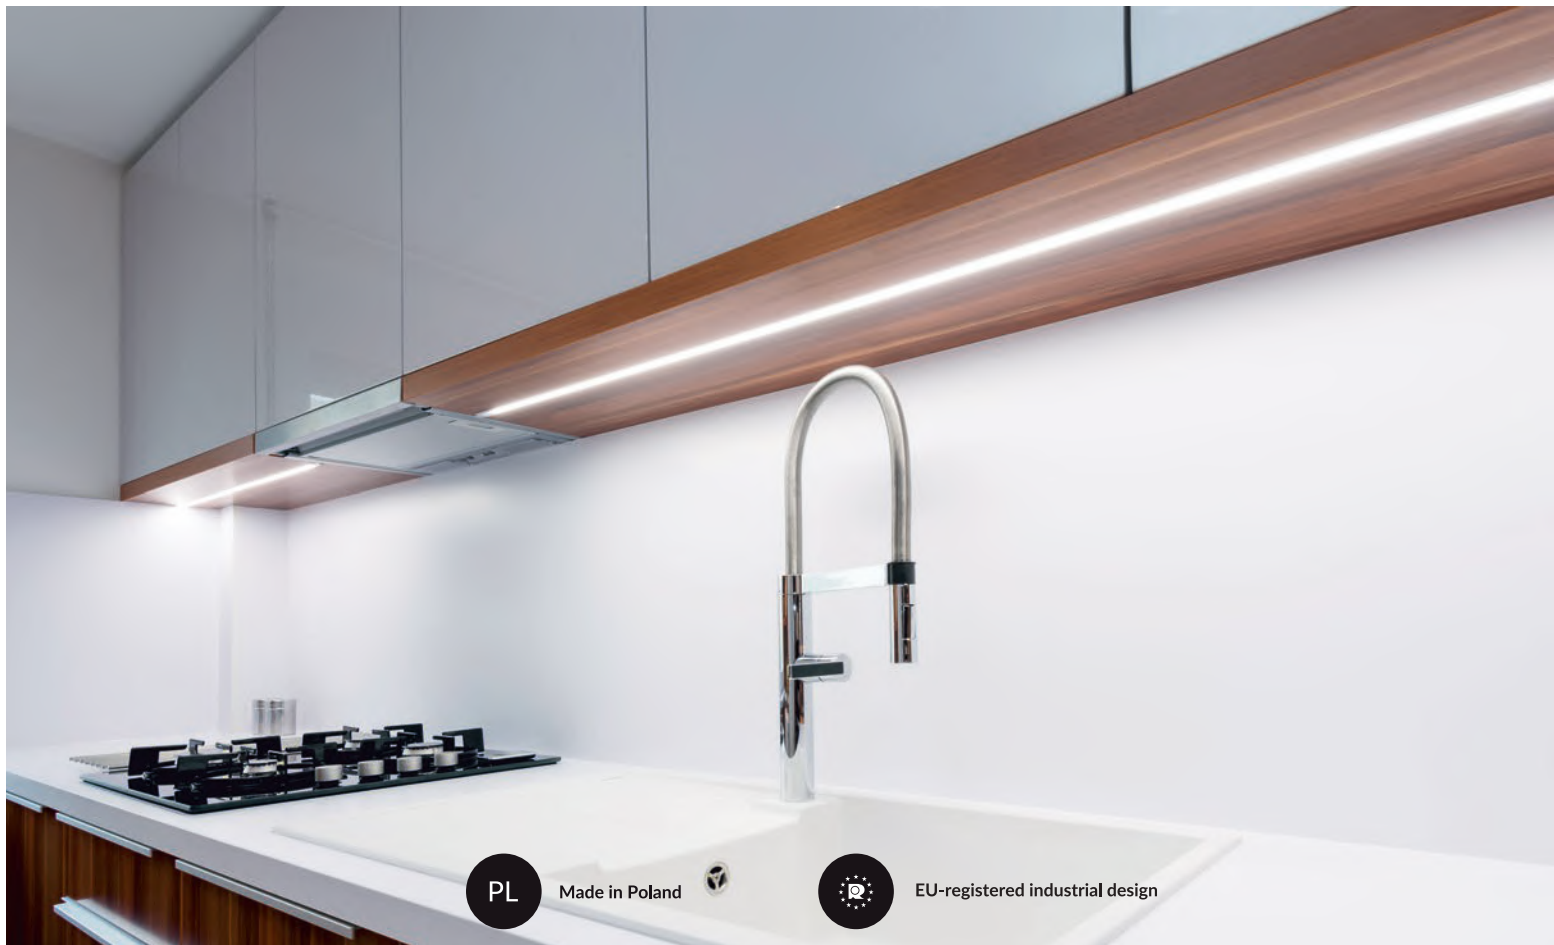

GROOVE14 connector 90 deg
 colours: white, anodized, black
 material: aluminium

PL

Made in Poland

EU-registered industrial design