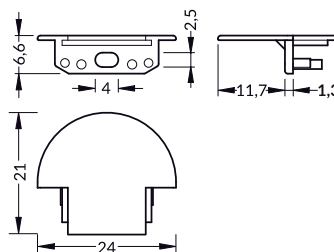

INDEX = 1 pc, length 2000 mm
 package = 10 pcs

B transparent
 76250016

B frosted
 76250039

B white
 76250038

C transparent
 76330000

C white
 76330038

C lens
 76300000

ENDINGS

endings GROOVE10 with hole
 colours: white, silver, black, grey
 material: ABS

INDEX = 1 set,
 package of 10 sets = 20 pcs

- white 76480001
- silver 76480040
- black 76480002
- grey 76480022

CONNECTORS

X connector
 colour: raw aluminium
 material: aluminium

GROOVE10 L connector
 colours: white, anodized, black
 material: aluminium

INDEX = 1 set
 package of 10 sets = 20 pcs

X connector

raw aluminium
 76350000

L connector

white painted
 76530001

anodized
 76530020