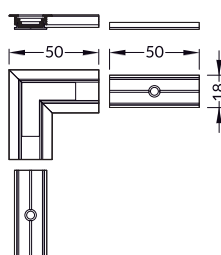

endings GROOVE10 with hole
 colours: white, silver, black, grey
 material: ABS

INDEX = 1 set,
 package of 10 sets = 20 pcs

- white 76480001
- silver 76480040
- black 76480002
- grey 76480022

CONNECTORS

X connector
 colour: raw aluminium
 material: aluminium

GROOVE10 L connector
 colours: white, anodized, black
 material: aluminium

INDEX = 1 set
 package of 10 sets = 20 pcs

X connector

raw aluminium
 76350000

L connector

white painted
 76530001

anodized
 76530020