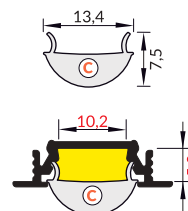

GROOVE10 BC/UX

RECESSED ALUMINIUM PROFILE

- used mainly in furniture
- ceiling installation possible
- decorative and lighting profile
- 6 types of covers
- maximum LED strip width: 10 mm
- maximum power of LED strip: 12W/m

max 10 mm

recessed
wpustowy

INDEX for packaging of 10 pcs
for 2000 mm length

white painted
76210001

anodized
76210020

black anodized
76210021

raw aluminium
76210000

COVERS

INDEX = 1 pc, length 2000 mm
 package = 10 pcs

B transparent
 76250016

B frosted
 76250039

B white
 76250038

C transparent
 76330000

C white
 76330038

C lens
 76300000

ENDINGS