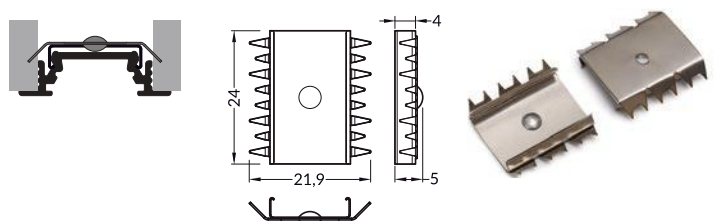

GROOVE10 BC/UX

RECESSED ALUMINIUM PROFILE

- used mainly in furniture
- ceiling installation possible
- decorative and lighting profile
- 6 types of covers
- maximum LED strip width: 10 mm
- maximum power of LED strip: 12W/m

GROOVE10 L connector
 colours: white, anodized, black
 material: aluminium

INDEX = 1 set
 package of 10 sets = 20 pcs

X connector

raw aluminium
 76350000

L connector

white painted
 76530001

anodized
 76530020

black anodized
 76530021

MOUNTINGS

U flexible mounting plate
colours: inox
material: stainless steel

cone U flexible mounting plate
colours: inox
material: stainless steel

rack U flexible mounting plate
colours: inox
material: stainless steel

X mounting plate
colours: raw aluminium
material: aluminium

spring X mounting plate
colours: raw aluminium
material: aluminium

INDEX = 1 set
package of 10 sets = 20 pcs

U flexible mounting plate

● inox inox 76380000