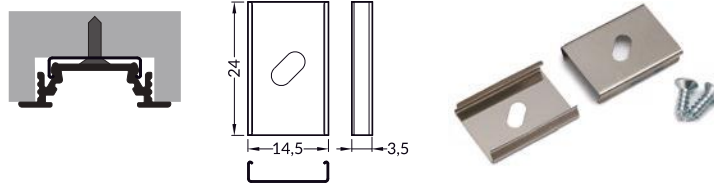

MOUNTINGS

U flexible mounting plate
colours: inox
material: stainless steel