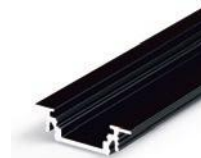

GROOVE10 BC/UX

RECESSED ALUMINIUM PROFILE

- used mainly in furniture
- ceiling installation possible
- decorative and lighting profile
- 6 types of covers
- maximum LED strip width: 10 mm
- maximum power of LED strip: 12W/m

SIMILAR IN THE OFFER

DEEP10
BC/UX

TRIO10
BC

BEGTIN12
J/S

UNI12
BCD/U

GROOVE14
EF/TY

GROOVE10 BC/UX

- B** slide cover
- C** click cover
- C** lens cover
- U¹** U flexible mounting plate
- U²** cone U flexible mounting plate
- U³** rack U flexible mounting plate
- X¹** X mounting plate

max 10 mm

recessed
wpustowy

INDEX for packaging of 10 pcs
for 2000 mm length

white painted
76210001

anodized
76210020

black anodized
76210021

raw aluminium
76210000

COVERS

B slide cover
 colours: transparent, frosted, white
 material: PC, PP, PP

C click cover
 colours: transparent, white
 material: PMMA

C click cover lens
 colour: transparent
 material: PC

Note! Dimensions of the space needed to install LED source