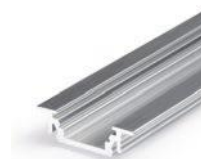

GROOVE10 BC/UX

RECESSED ALUMINIUM PROFILE

- used mainly in furniture
- ceiling installation possible
- decorative and lighting profile
- 6 types of covers
- maximum LED strip width: 10 mm
- maximum power of LED strip: 12W/m

SIMILAR IN THE OFFER

DEEP10
BC/UX

TRIO10
BC

BEGTIN12
J/S

UNI12
BCD/U

GROOVE14
EF/TY

GROOVE10 BC/UX

- B** slide cover
- C** click cover
- C** lens cover
- U¹** U flexible mounting plate
- U²** cone U flexible mounting plate
- U³** rack U flexible mounting plate
- X¹** X mounting plate

max 10 mm

recessed
wpustowy

INDEX for packaging of 10 pcs
for 2000 mm length

white painted
76210001

anodized
76210020

black anodized
76210021

raw aluminium
76210000

COVERS

B slide cover
 colours: transparent, frosted, white
 material: PC, PP, PP

C click cover
 colours: transparent, white
 material: PMMA

C click cover lens
 colour: transparent
 material: PC

Note! Dimensions of the space needed to install LED source