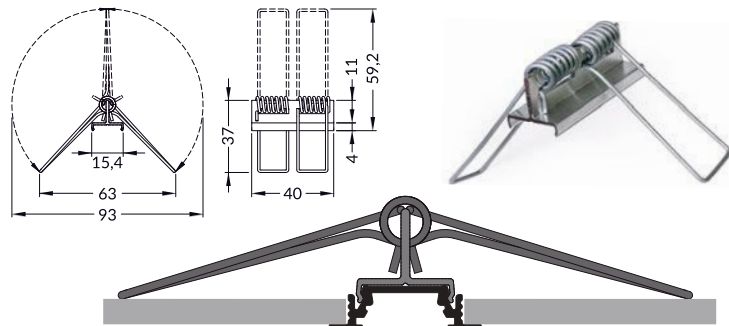

GROOVE10 BC/UX

RECESSED ALUMINIUM PROFILE

- used mainly in furniture
- ceiling installation possible
- decorative and lighting profile
- 6 types of covers
- maximum LED strip width: 10 mm
- maximum power of LED strip: 12W/m

GROOVE10 L connector
 colours: white, anodized, black
 material: aluminium

INDEX = 1 set
 package of 10 sets = 20 pcs

X connector

raw aluminium
 76350000

L connector

white painted
 76530001

anodized
 76530020

X mounting plate
colours: raw aluminium
material: aluminium

spring X mounting plate
colours: raw aluminium
material: aluminium

INDEX = 1 set
package of 10 sets = 20 pcs

U flexible mounting plate

● inox inox 76380000