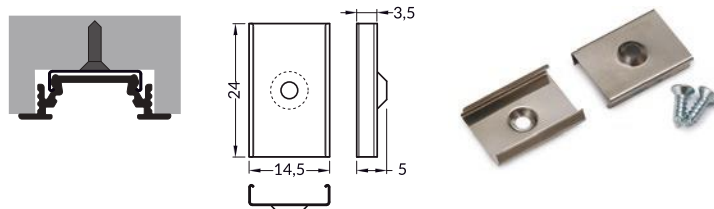

GROOVE10 BC/UX

RECESSED ALUMINIUM PROFILE

- used mainly in furniture
- ceiling installation possible
- decorative and lighting profile
- 6 types of covers
- maximum LED strip width: 10 mm
- maximum power of LED strip: 12W/m

GROOVE10 L connector
 colours: white, anodized, black
 material: aluminium

INDEX = 1 set
 package of 10 sets = 20 pcs

X connector

raw aluminium
 76350000

L connector

white painted
 76530001

anodized
 76530020

black anodized
 76530021

MOUNTINGS

U flexible mounting plate
colours: inox
material: stainless steel

cone U flexible mounting plate
colours: inox
material: stainless steel

rack U flexible mounting plate
colours: inox
material: stainless steel

X mounting plate
colours: raw aluminium
material: aluminium

spring X mounting plate
colours: raw aluminium
material: aluminium

INDEX = 1 set
package of 10 sets = 20 pcs

U flexible mounting plate

● inox inox 76380000