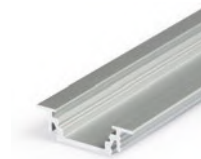

GROOVE10 BC/UX

RECESSED ALUMINIUM PROFILE

- used mainly in furniture
- ceiling installation possible
- decorative and lighting profile
- 6 types of covers
- maximum LED strip width: 10 mm
- maximum power of LED strip: 12W/m

SIMILAR IN THE OFFER

DEEP10
BC/UX

TRIO10
BC

BEGTIN12
J/S

UNI12
BCD/U

GROOVE14
EF/TY

GROOVE10 BC/UX

- B** slide cover
- C** click cover
- C** lens cover
- U¹** U flexible mounting plate
- U²** cone U flexible mounting plate
- U³** rack U flexible mounting plate
- X¹** X mounting plate

max 10 mm

recessed
wpustowy

INDEX for packaging of 10 pcs
for 2000 mm length

white painted
76210001

anodized
76210020

black anodized
76210021

raw aluminium
76210000

COVERS

B slide cover
 colours: transparent, frosted, white
 material: PC, PP, PP

C click cover
 colours: transparent, white
 material: PMMA

C click cover lens
 colour: transparent
 material: PC

Note! Dimensions of the space needed to install LED source