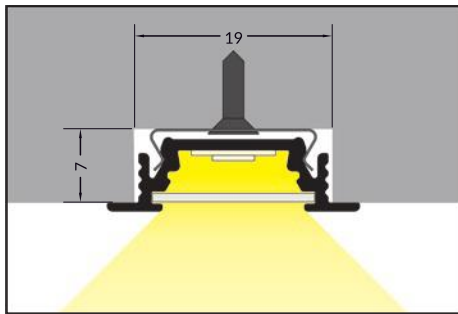

GROOVE10 BC/UX

RECESSED ALUMINIUM PROFILE

- used mainly in furniture
- ceiling installation possible
- decorative and lighting profile
- 6 types of covers
- maximum LED strip width: 10 mm
- maximum power of LED strip: 12W/m

SIMILAR IN THE OFFER

DEEP10
BC/UX

TRIO10
BC

BEGTIN12
J/S

UNI12
BCD/U

GROOVE14
EF/TY

GROOVE10 BC/UX

- B** slide cover
- C** click cover
- C** lens cover
- U¹** U flexible mounting plate
- U²** cone U flexible mounting plate
- U³** rack U flexible mounting plate
- X¹** X mounting plate