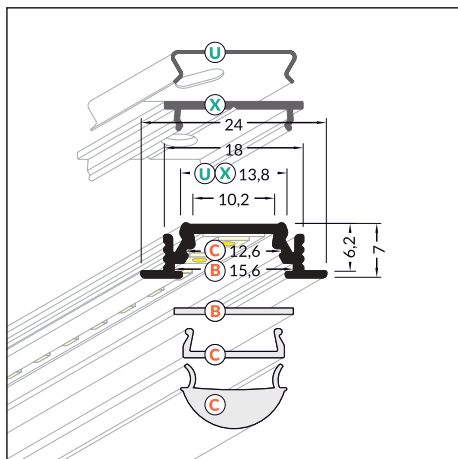

GROOVE10 BC/UX

RECESSED ALUMINIUM PROFILE

- used mainly in furniture
- ceiling installation possible
- decorative and lighting profile
- 6 types of covers
- maximum LED strip width: 10 mm
- maximum power of LED strip: 12W/m

SIMILAR IN THE OFFER

DEEP10
BC/UX

TRIO10
BC

BEGTIN12
J/S

UNI12
BCD/U

GROOVE14
EF/TY

GROOVE10 BC/UX

- B** slide cover
- C** click cover
- C** lens cover
- U¹** U flexible mounting plate
- U²** cone U flexible mounting plate
- U³** rack U flexible mounting plate
- X¹** X mounting plate

max 10 mm

recessed
wpustowy

INDEX for packaging of 10 pcs
for 2000 mm length

white painted
76210001

anodized
76210020

black anodized
76210021

raw aluminium
76210000

COVERS

INDEX = 1 pc, length 2000 mm
 package = 10 pcs

B transparent
 76250016

B frosted
 76250039

B white
 76250038

C transparent
 76330000

C white
 76330038

C lens
 76300000

ENDINGS