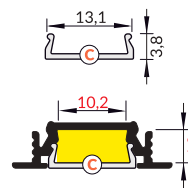

max 10 mm

recessed
wpustowy

INDEX for packaging of 10 pcs
for 2000 mm length

white painted
76210001

anodized
76210020

black anodized
76210021

raw aluminium
76210000

COVERS

INDEX = 1 pc, length 2000 mm
 package = 10 pcs

B transparent
 76250016

B frosted
 76250039

B white
 76250038

C transparent
 76330000

C white
 76330038

C lens
 76300000

ENDINGS