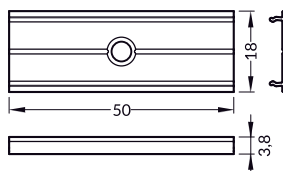

endings GROOVE10 with hole
 colours: white, silver, black, grey
 material: ABS

INDEX = 1 set,
 package of 10 sets = 20 pcs

- white 76480001
- silver 76480040
- black 76480002
- grey 76480022

CONNECTORS

X connector
 colour: raw aluminium
 material: aluminium

GROOVE10 L connector
 colours: white, anodized, black
 material: aluminium

INDEX = 1 set
 package of 10 sets = 20 pcs

X connector

raw aluminium
 76350000

L connector

white painted
 76530001

anodized
 76530020