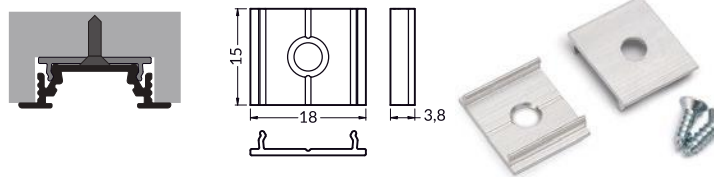

GROOVE10 BC/UX

RECESSED ALUMINIUM PROFILE

- used mainly in furniture
- ceiling installation possible
- decorative and lighting profile
- 6 types of covers
- maximum LED strip width: 10 mm
- maximum power of LED strip: 12W/m

GROOVE10 L connector
 colours: white, anodized, black
 material: aluminium

INDEX = 1 set
 package of 10 sets = 20 pcs

X connector

raw aluminium
 76350000

L connector

white painted
 76530001

anodized
 76530020

black anodized
 76530021

MOUNTINGS

U flexible mounting plate
colours: inox
material: stainless steel

cone U flexible mounting plate
colours: inox
material: stainless steel

rack U flexible mounting plate
colours: inox
material: stainless steel

X mounting plate
colours: raw aluminium
material: aluminium

spring X mounting plate
colours: raw aluminium
material: aluminium

INDEX = 1 set
package of 10 sets = 20 pcs

U flexible mounting plate

● inox inox 76380000