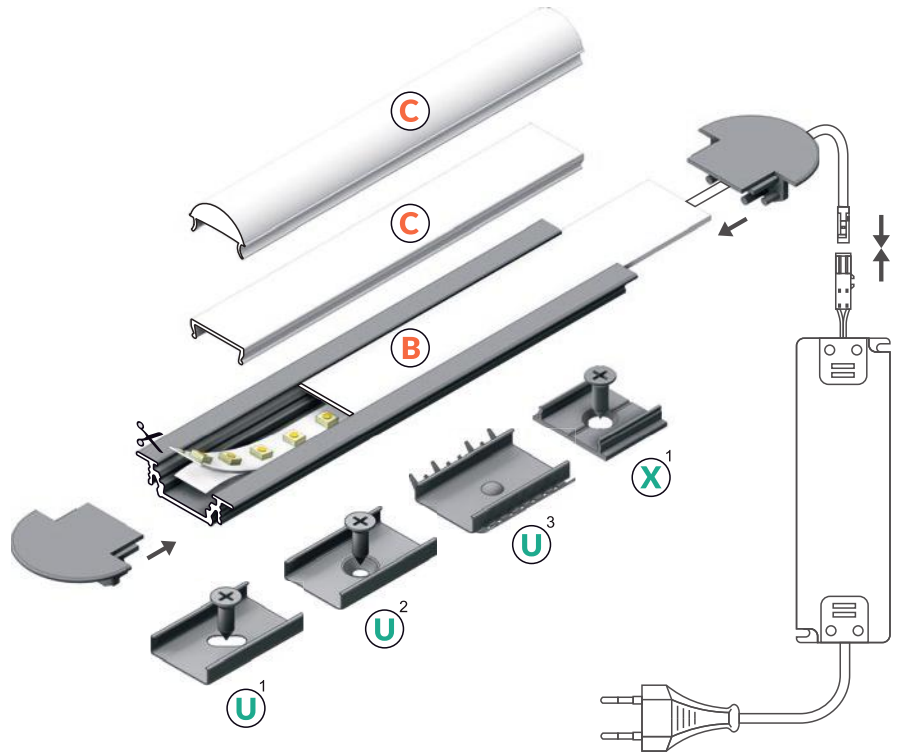

GROOVE10 BC/UX

RECESSED ALUMINIUM PROFILE

- used mainly in furniture
- ceiling installation possible
- decorative and lighting profile
- 6 types of covers
- maximum LED strip width: 10 mm
- maximum power of LED strip: 12W/m

SIMILAR IN THE OFFER

DEEP10
BC/UX

TRIO10
BC

BEGTIN12
J/S

UNI12
BCD/U

GROOVE14
EF/TY

GROOVE10 BC/UX

- B** slide cover
- C** click cover
- C** lens cover
- U¹** U flexible mounting plate
- U²** cone U flexible mounting plate
- U³** rack U flexible mounting plate
- X¹** X mounting plate

B slide cover
 colours: transparent, frosted, white
 material: PC, PP, PP

C click cover
 colours: transparent, white
 material: PMMA

C click cover lens
 colour: transparent
 material: PC

Note! Dimensions of the space needed to install LED source

endings GROOVE10 with hole
 colours: white, silver, black, grey
 material: ABS

INDEX = 1 set,
 package of 10 sets = 20 pcs

- white 76480001
- silver 76480040
- black 76480002
- grey 76480022

CONNECTORS

X connector
 colour: raw aluminium
 material: aluminium