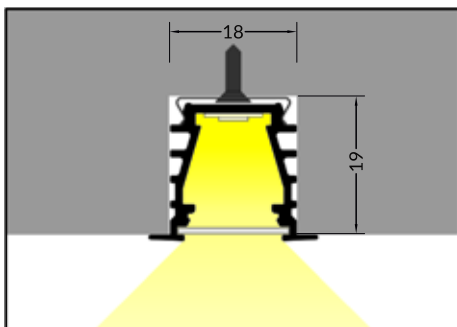

DEEP10 BC/UX

- **B** slide cover
- **C** click cover
- **C** lens cover
- **U¹** U flexible mounting plate
- **U²** cone U flexible mounting plate
- **U³** rack U flexible mounting plate
- **X¹** X mounting plate
- **X²** spring X mounting plate

INDEX = 1 pc, length 2000 mm
package = 10 pcs

white painted
96030001

anodized
96030020

black anodized
96030021

raw aluminium
96030000

Available lengths
1000 mm, 2000 mm, 3000 mm, 4000 mm