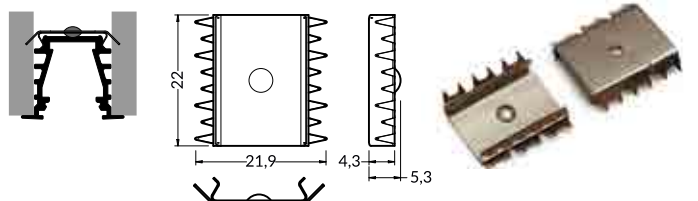

## CONNECTORS

**X connector**  
colour: raw aluminium  
material: aluminium

INDEX = 1 set

-  raw aluminium 76350000

## MOUNTINGS

**U flexible mounting plate**  
 colour: inox  
 material: stainless steel

**cone U flexible mounting plate**  
 colour: inox  
 material: stainless steel

**rack U flexible mounting plate**  
 colour: inox  
 material: stainless steel

**X mounting plate**  
 colour: raw aluminium  
 material: aluminium

**spring X mounting plate**  
 colour: raw aluminium  
 material: aluminium

INDEX = 1 set  
 package of 10 sets = 20 pcs

U flexible mounting plate