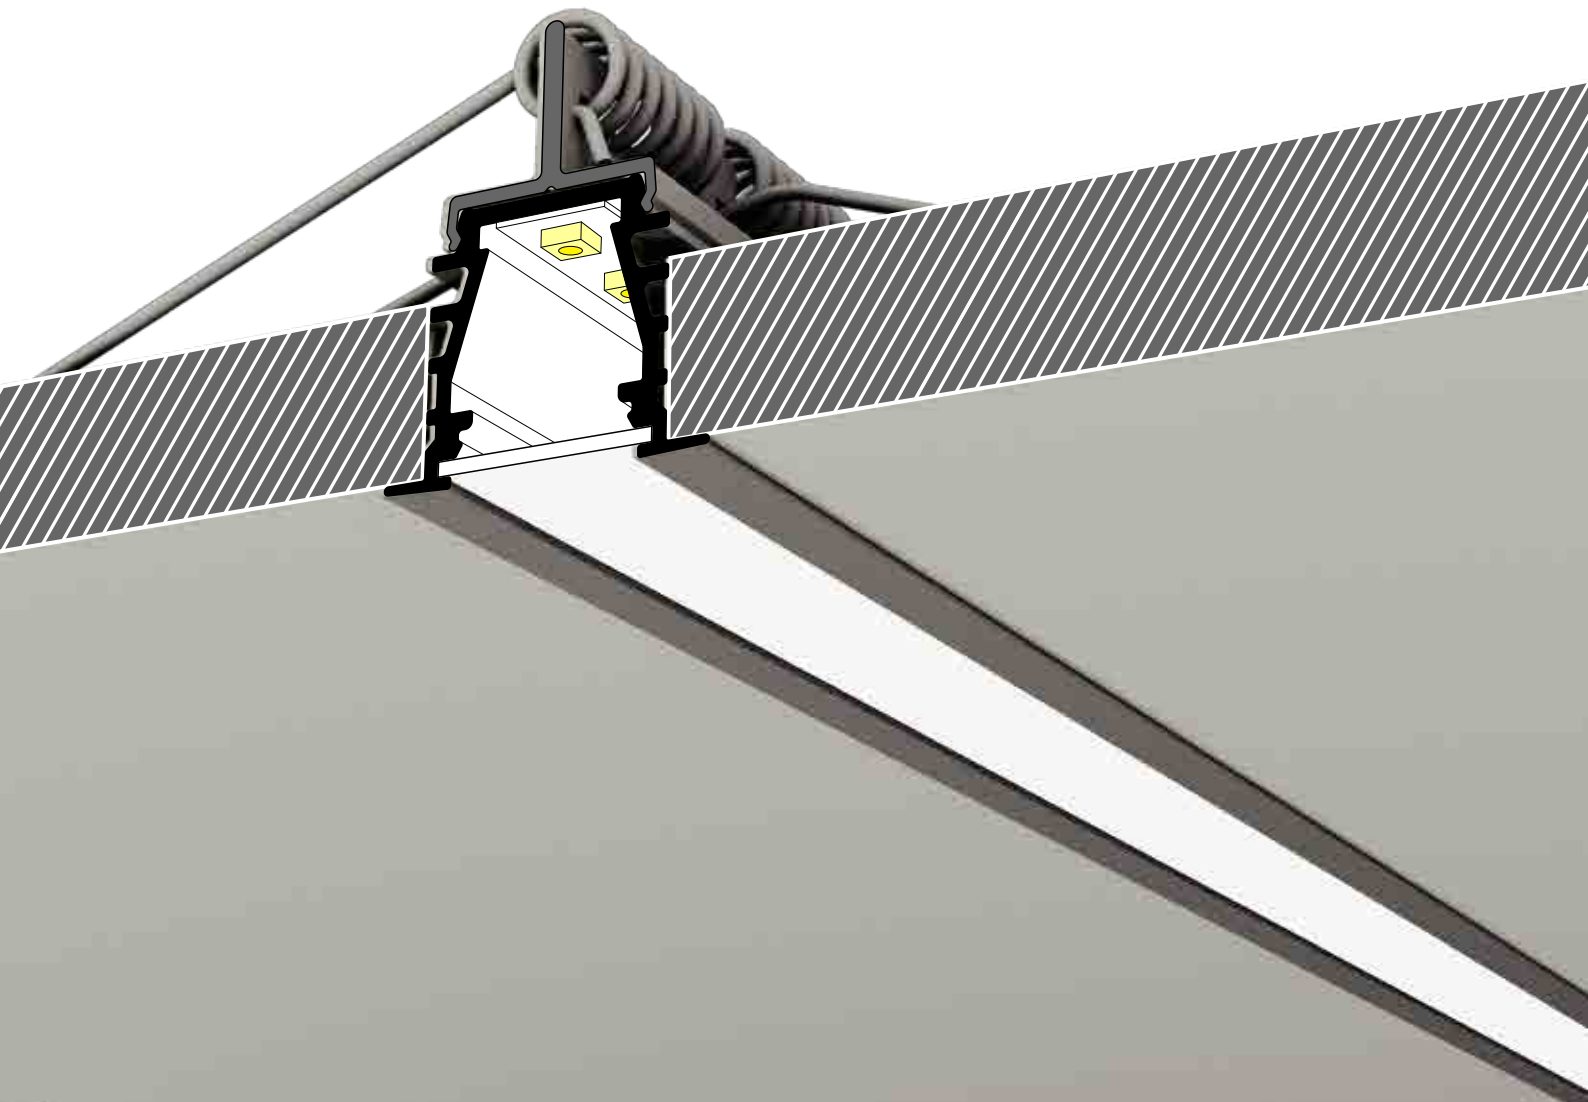

# DEEP10 BC/UX

## A RECESSED PROFILE WHICH CAN GIVE A CONTINUOUS LINE EFFECT

- decorative and lighting profile
- mainly used in furniture or plasterboard
- continuous line of light (when using LED strip 120 P/m and white cover)
- angled profile sides are designed for better light reflection
- maximum LED strip width: 10 mm

# DEEP10 BC/UX

- B** slide cover
- C** click cover
- C** lens cover
- U<sup>1</sup>** U flexible mounting plate
- U<sup>2</sup>** cone U flexible mounting plate
- U<sup>3</sup>** rack U flexible mounting plate
- X<sup>1</sup>** X mounting plate
- X<sup>2</sup>** spring X mounting plate

## COVERS

**B slide cover**  
colours: transparent, frosted, white  
material: PC, PP, PP

Note! Dimensions of the space to install LED source

INDEX = 1 pc, length 2000 mm  
package = 10 pcs

**B transparent**  
76250016