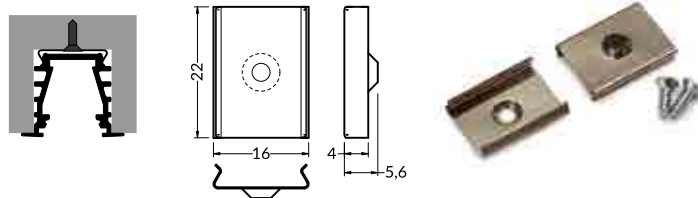

## CONNECTORS

**X connector**  
colour: raw aluminium  
material: aluminium

INDEX = 1 set

-  raw aluminium 76350000

## MOUNTINGS

**U flexible mounting plate**  
 colour: inox  
 material: stainless steel

**cone U flexible mounting plate**  
 colour: inox  
 material: stainless steel

**rack U flexible mounting plate**  
 colour: inox  
 material: stainless steel