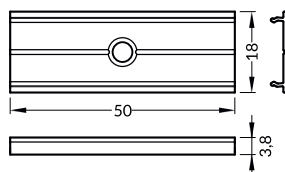

## ENDINGS

**DEEP10 ending with hole**  
colours: white, silver, black, grey  
material: ABS

INDEX = 1 set,  
package of 10 sets = 20 pcs

-  white 96070001
-  silver 96070040
-  black 96070002
-  grey 96070022

## CONNECTORS

**X connector**  
colour: raw aluminium  
material: aluminium

INDEX = 1 set

-  raw aluminium 76350000