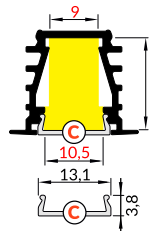

C lens click cover
colour: transparent
material: PC