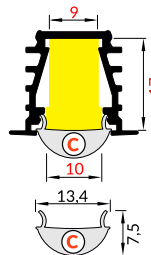

COVERS

B slide cover
colours: transparent, frosted, white
material: PC, PP, PP

Note! Dimensions of the space to install LED source

INDEX = 1 pc, length 2000 mm
package = 10 pcs

B transparent
76250016

B frosted
76250039

B white
76250038

C transparent
76330000

C white
76330038

C lens
76300000

C click cover
colours: transparent, white
material: PMMA

C lens click cover
colour: transparent
material: PC

ENDINGS

DEEP10 ending with hole
colours: white, silver, black, grey
material: ABS

INDEX = 1 set,
package of 10 sets = 20 pcs

- white 96070001
- silver 96070040
- black 96070002
- grey 96070022

CONNECTORS

X connector
colour: raw aluminium
material: aluminium

INDEX = 1 set

- raw aluminium 76350000