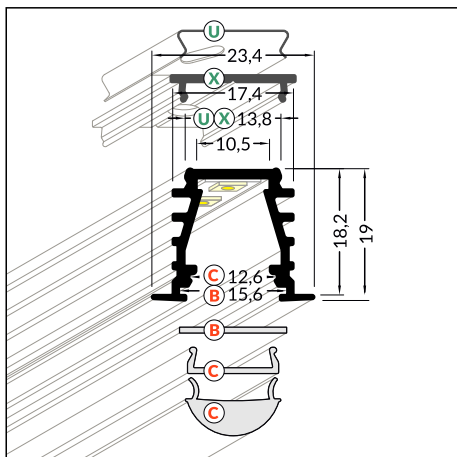

## A RECESSED PROFILE WHICH CAN GIVE A CONTINUOUS LINE EFFECT

- decorative and lighting profile
- mainly used in furniture or plasterboard
- continuous line of light (when using LED strip 120 P/m and white cover)
- angled profile sides are designed for better light reflection
- maximum LED strip width: 10 mm

# DEEP10 BC/UX

- B** slide cover
- C** click cover
- C** lens cover
- U<sup>1</sup>** U flexible mounting plate
- U<sup>2</sup>** cone U flexible mounting plate
- U<sup>3</sup>** rack U flexible mounting plate
- X<sup>1</sup>** X mounting plate
- X<sup>2</sup>** spring X mounting plate

INDEX = 1 pc, length 2000 mm  
package = 10 pcs

 white painted  
96030001

 anodized  
96030020

 black anodized  
96030021

 raw aluminium  
96030000

Available lengths  
1000 mm, 2000 mm, 3000 mm, 4000 mm

## COVERS

**B slide cover**  
colours: transparent, frosted, white  
material: PC, PP, PP

Note! Dimensions of the space to install LED source

INDEX = 1 pc, length 2000 mm  
package = 10 pcs

**B transparent**  
76250016