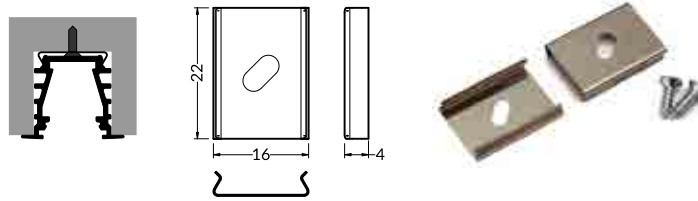

## CONNECTORS

**X connector**  
colour: raw aluminium  
material: aluminium

INDEX = 1 set

-  raw aluminium 76350000

## MOUNTINGS

**U flexible mounting plate**  
 colour: inox  
 material: stainless steel

**cone U flexible mounting plate**  
 colour: inox  
 material: stainless steel

**rack U flexible mounting plate**  
 colour: inox  
 material: stainless steel