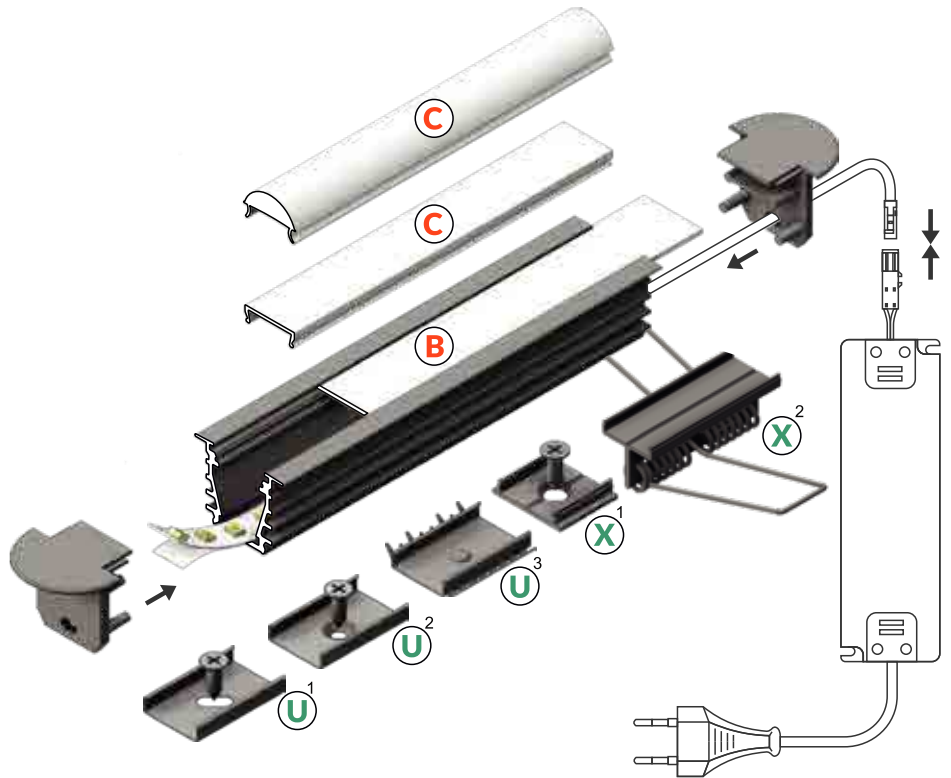

## A RECESSED PROFILE WHICH CAN GIVE A CONTINUOUS LINE EFFECT

- decorative and lighting profile
- mainly used in furniture or plasterboard
- continuous line of light (when using LED strip 120 P/m and white cover)
- angled profile sides are designed for better light reflection
- maximum LED strip width: 10 mm

## SIMILAR IN THE OFFER

FLAT8  
H/UX

BEGTIN12  
J/S

GROOVE10  
BC/UX

UNI12  
BCD/U

GROOVE14  
EF/TY

# DEEP10 BC/UX

- B** slide cover
- C** click cover
- C** lens cover
- U<sup>1</sup>** U flexible mounting plate
- U<sup>2</sup>** cone U flexible mounting plate
- U<sup>3</sup>** rack U flexible mounting plate
- X<sup>1</sup>** X mounting plate
- X<sup>2</sup>** spring X mounting plate

## COVERS

**B slide cover**  
colours: transparent, frosted, white  
material: PC, PP, PP

Note! Dimensions of the space to install LED source

INDEX = 1 pc, length 2000 mm  
package = 10 pcs

**B transparent**  
76250016