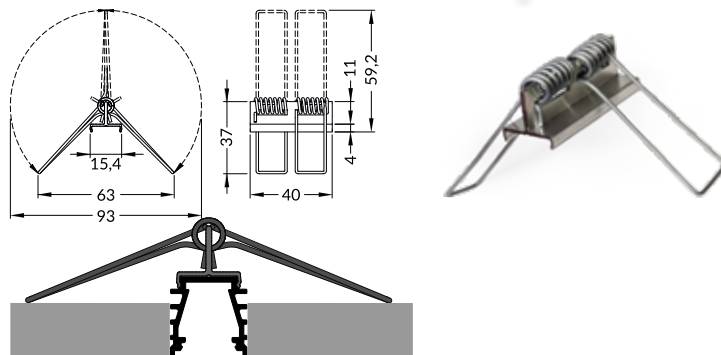

## CONNECTORS

**X connector**  
colour: raw aluminium  
material: aluminium

INDEX = 1 set

-  raw aluminium 76350000

## MOUNTINGS

**U flexible mounting plate**  
 colour: inox  
 material: stainless steel

**cone U flexible mounting plate**  
 colour: inox  
 material: stainless steel

**rack U flexible mounting plate**  
 colour: inox  
 material: stainless steel

**X mounting plate**  
 colour: raw aluminium  
 material: aluminium

**spring X mounting plate**  
 colour: raw aluminium  
 material: aluminium

INDEX = 1 set  
 package of 10 sets = 20 pcs

U flexible mounting plate