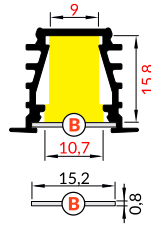

INDEX = 1 pc, length 2000 mm  
package = 10 pcs

 white painted  
96030001

 anodized  
96030020

 black anodized  
96030021

 raw aluminium  
96030000

Available lengths  
1000 mm, 2000 mm, 3000 mm, 4000 mm

## COVERS

**B slide cover**  
colours: transparent, frosted, white  
material: PC, PP, PP

Note! Dimensions of the space to install LED source

INDEX = 1 pc, length 2000 mm  
package = 10 pcs

**B transparent**  
76250016