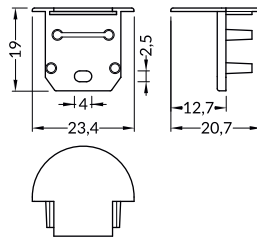

ENDINGS

DEEP10 ending with hole
colours: white, silver, black, grey
material: ABS

INDEX = 1 set,
package of 10 sets = 20 pcs

- white 96070001
- silver 96070040
- black 96070002
- grey 96070022