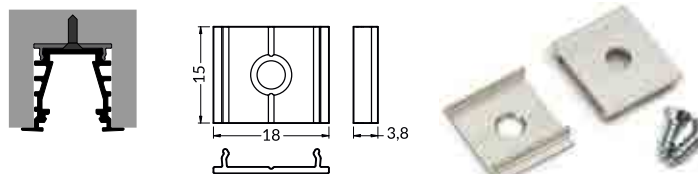

## CONNECTORS

**X connector**  
colour: raw aluminium  
material: aluminium

INDEX = 1 set

-  raw aluminium 76350000

## MOUNTINGS

**U flexible mounting plate**  
 colour: inox  
 material: stainless steel

**cone U flexible mounting plate**  
 colour: inox  
 material: stainless steel

**rack U flexible mounting plate**  
 colour: inox  
 material: stainless steel

**X mounting plate**  
 colour: raw aluminium  
 material: aluminium

**spring X mounting plate**  
 colour: raw aluminium  
 material: aluminium

INDEX = 1 set  
 package of 10 sets = 20 pcs

U flexible mounting plate