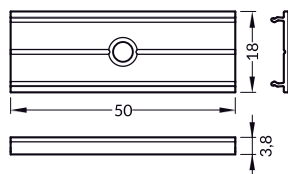

ACCESSORIES

Available in stock

CONNECTORS

X connector
colour: raw aluminium
material: aluminium

INDEX = 1 set

raw aluminium
76350000