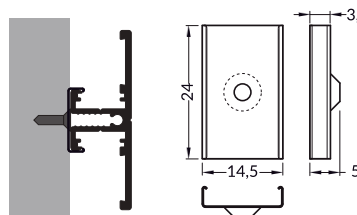

## TWO LIGHTING DIRECTIONS

- decorative and lighting profile
- the T-shaped structure makes possible to direct the light beam in two directions (up/down, left/right)
- mounting with two dedicated holders (to the wall) or directly to the piece of furniture, using screws
- optionally, the A cover can be used
- maximum LED strip width: 10 mm

## MOUNTINGS

**U** flexible mounting plate  
 colour: inox  
 material: stainless steel

INDEX = 1 set  
 package of 10 sets = 20 pcs

**U** flexible mounting plate

inox

76380000

cone **U** flexible mounting plate  
 colour: inox  
 material: stainless steel