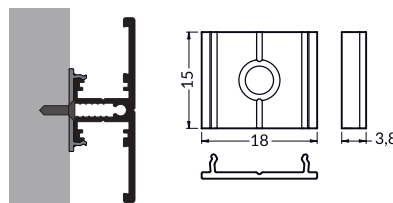

X mounting plate

raw aluminium
76260000