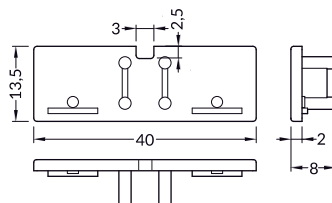

BACK10 ending with hole
colours: white, silver, black, grey
material: ABS

INDEX = 1 set
package of 10 sets = 20 pcs

white

with hole
90150001

without hole
90100001

silver

with hole
90150040

without hole
90100040

black

with hole
90150002

without hole
90100002

grey

with hole
90150022

without hole
90100022