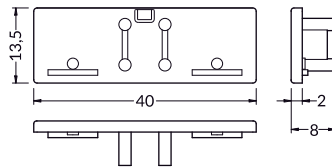

ENDINGS

BACK10 ending
colours: white, silver, black, grey
material: ABS