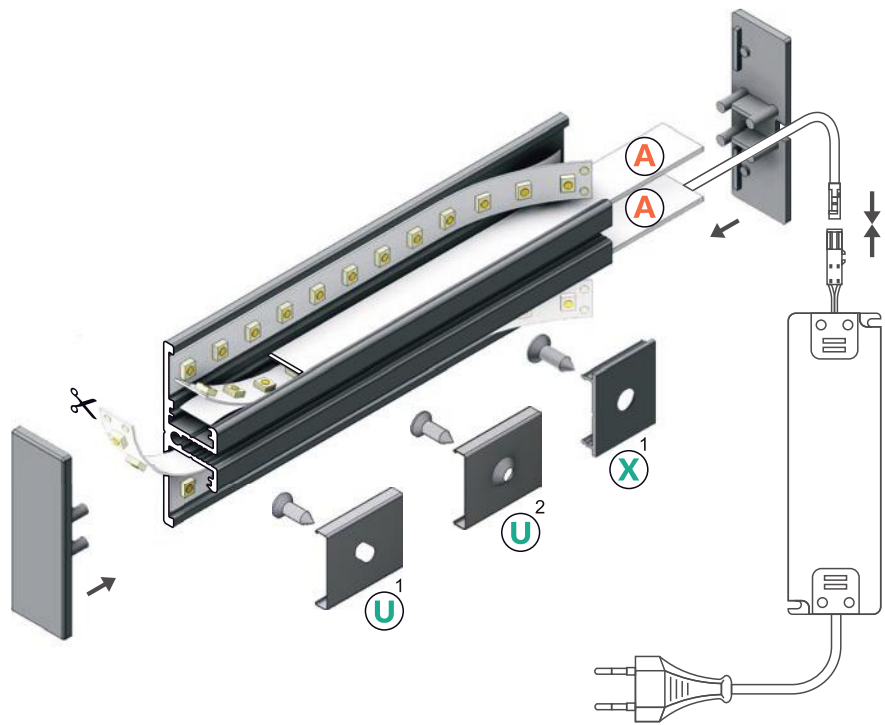

## TWO LIGHTING DIRECTIONS

- decorative and lighting profile
- the T-shaped structure makes possible to direct the light beam in two directions (up/down, left/right)
- mounting with two dedicated holders (to the wall) or directly to the piece of furniture, using screws
- optionally, the A cover can be used
- maximum LED strip width: 10 mm

# BACK10 A/UX

- A** slide cover
- U<sup>1</sup>** flexible mounting plate
- U<sup>2</sup>** cone U flexible mounting plate
- X<sup>1</sup>** X mounting plate

max 10 mm

special application

INDEX = 1 pc, length 2000 mm  
package = 10 pcs

## COVERS

**A** slide cover  
 colours: transparent, frosted, white  
 material: PC, PP, PP

**Note!** Dimensions of the space to install LED source

INDEX = 1 pc, length 2000 mm  
 package = 10 pcs

**A** transparent  
 89070016