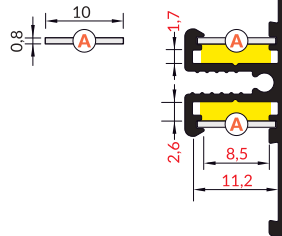

## TWO LIGHTING DIRECTIONS

- decorative and lighting profile
- the T-shaped structure makes possible to direct the light beam in two directions (up/down, left/right)
- mounting with two dedicated holders (to the wall) or directly to the piece of furniture, using screws
- optionally, the A cover can be used
- maximum LED strip width: 10 mm

white painted  
90030001

anodized  
90030020

black painted  
90030002

raw aluminium  
90030000

Available lengths  
1000 mm, 2000 mm, 3000 mm, 4000 mm

## COVERS

**A** slide cover  
 colours: transparent, frosted, white  
 material: PC, PP, PP

**Note!** Dimensions of the space to install LED source

INDEX = 1 pc, length 2000 mm  
 package = 10 pcs

**A** transparent  
 89070016