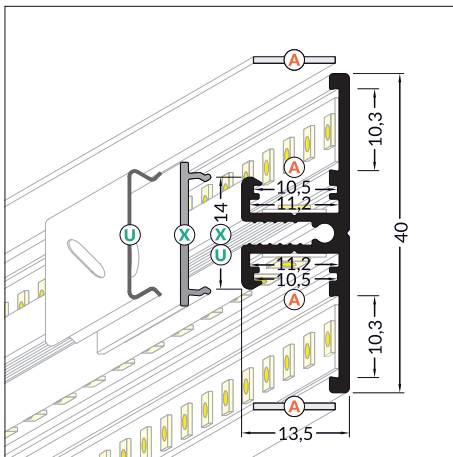

## TWO LIGHTING DIRECTIONS

- decorative and lighting profile
- the T-shaped structure makes possible to direct the light beam in two directions (up/down, left/right)
- mounting with two dedicated holders (to the wall) or directly to the piece of furniture, using screws
- optionally, the A cover can be used
- maximum LED strip width: 10 mm

# BACK10 A/UX

- A** slide cover
- U<sup>1</sup>** flexible mounting plate
- U<sup>2</sup>** cone U flexible mounting plate
- X<sup>1</sup>** X mounting plate

max 10 mm

special application

INDEX = 1 pc, length 2000 mm  
package = 10 pcs

## COVERS

**A** slide cover  
 colours: transparent, frosted, white  
 material: PC, PP, PP

**Note!** Dimensions of the space to install LED source

INDEX = 1 pc, length 2000 mm  
 package = 10 pcs

**A** transparent  
 89070016