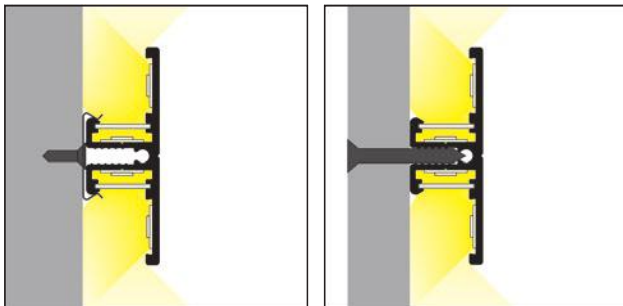

BACK10 A/UX

- **A** slide cover
- **U¹** flexible mounting plate
- **U²** cone U flexible mounting plate
- **X¹** X mounting plate

max 10 mm

special application