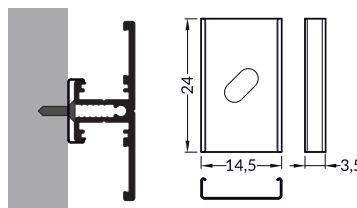

MOUNTINGS

U flexible mounting plate
colour: inox
material: stainless steel

INDEX = 1 set
package of 10 sets = 20 pcs

U flexible mounting plate

inox

76380000

cone **U** flexible mounting plate
colour: inox
material: stainless steel