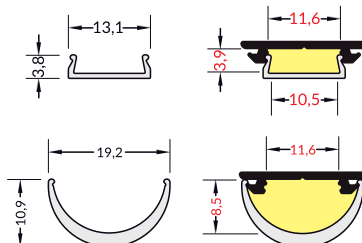

 raw aluminium  
B2010000

Available lengths  
1000 mm, 2000 mm, 3000 mm, 4000 mm

## COVERS

**C** click cover  
colours: transparent, white  
material: PMMA

**D** click cover  
colour: white  
material: PMMA

**Note!** Dimensions of the space to install LED source

Maximum LED strip width while using C cover: 10 mm

INDEX = 1 pc, length 2000 mm  
package = 10 pcs

**C** transparent  
76330000

**C** white  
76330038

**D** white  
A1140038