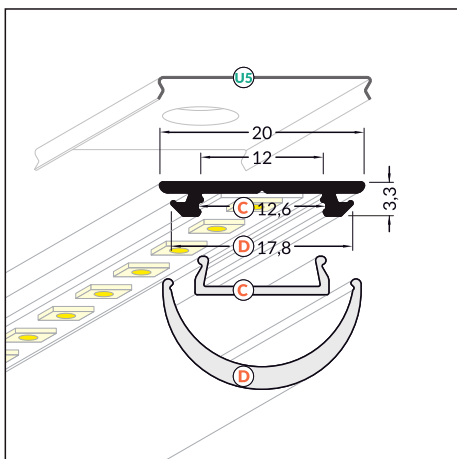

## FLEXIBLE ALUMINIUM LED PROFILE

- flexible aluminium profile - possibility of bending in two directions
- the profile keeps shaped bend
- minimal bending radius: 50 cm
- decorative and illuminating purpose of the profile
- possibility of using two diffusers – better light dispersion
- possible outside installation (with D cover and waterproof LED strip used)
- maximum LED strip width: 12 mm

# ARC12 CD/U5

Available in stock

- C** click cover
- D** click cover
- U5** cone U5 mounting plate

INDEX = 1 pc, length 2000 mm  
package = 10 pcs

 white painted  
B2010001

 anodized  
B2010020

 black painted  
B2010002

## COVERS

**C** click cover  
colours: transparent, white  
material: PMMA

**D** click cover  
colour: white  
material: PMMA

**Note!** Dimensions of the space to install LED source

Maximum LED strip width while using C cover: 10 mm

INDEX = 1 pc, length 2000 mm  
package = 10 pcs

**C** transparent  
76330000

**C** white  
76330038

**D** white  
A1140038