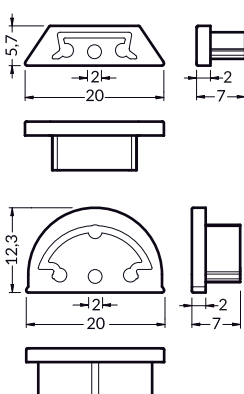

INDEX = 1 set, package of 10 sets = 20 pcs

ARC12 ending

- white B2960001
- grey B2960022
- black B2960002
- silver B2960040

ARC12 D ending

- white B2980001
- grey B2980022
- black B2980002
- silver B2980040

MOUNTINGS

cone **U5** mounting plate
colour: inox
material: stainless steel

side **U5** mounting plate
colours: white, silver, black
material: stainless steel, aluminium