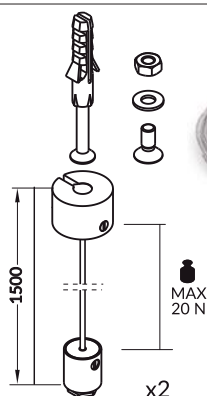

SLING

SELV sling 50 V 1500
colour: white, silver, black

INDEX = 1 set

SELV sling 50 V 1500

- white 67120001
- silver 67120022
- black 67120002