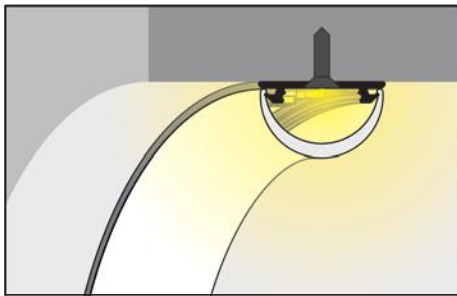

ARC12 CD/U5

Available in stock

- **C** click cover
- **D** click cover
- **U5** cone U5 mounting plate

INDEX = 1 pc, length 2000 mm
package = 10 pcs

white painted
B2010001

anodized
B2010020

black painted
B2010002

raw aluminium
B2010000

Available lengths
1000 mm, 2000 mm, 3000 mm, 4000 mm