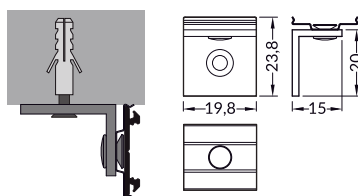

## MOUNTINGS

cone **U5** mounting plate  
colour: inox  
material: stainless steel

side **U5** mounting plate  
colours: white, silver, black  
material: stainless steel, aluminium

INDEX = 1 set  
package of 10 sets = 20 pcs