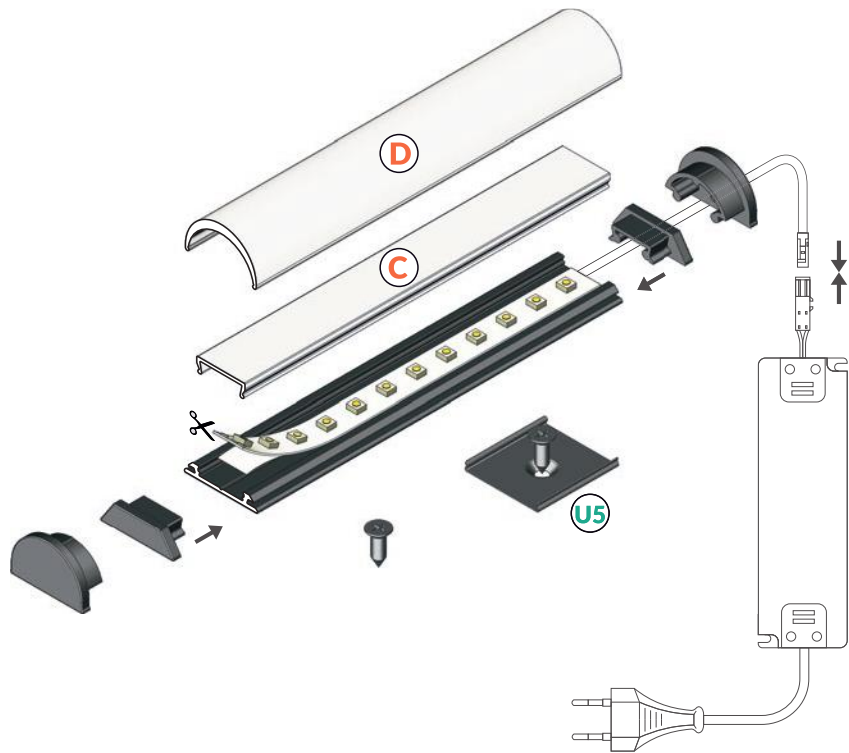

## FLEXIBLE ALUMINIUM LED PROFILE

- flexible aluminium profile - possibility of bending in two directions
- the profile keeps shaped bend
- minimal bending radius: 50 cm
- decorative and illuminating purpose of the profile
- possibility of using two diffusers – better light dispersion
- possible outside installation (with D cover and waterproof LED strip used)
- maximum LED strip width: 12 mm

# ARC12 CD/U5

Available in stock

- C** click cover
- D** click cover
- U5** cone U5 mounting plate

INDEX = 1 pc, length 2000 mm  
package = 10 pcs

 white painted  
B2010001

 anodized  
B2010020

 black painted  
B2010002

## COVERS

**C** click cover  
colours: transparent, white  
material: PMMA

**D** click cover  
colour: white  
material: PMMA

**Note!** Dimensions of the space to install LED source

Maximum LED strip width while using C cover: 10 mm

## MOUNTINGS

cone **U5** mounting plate  
colour: inox  
material: stainless steel

side **U5** mounting plate  
colours: white, silver, black  
material: stainless steel, aluminium

INDEX = 1 set  
package of 10 sets = 20 pcs